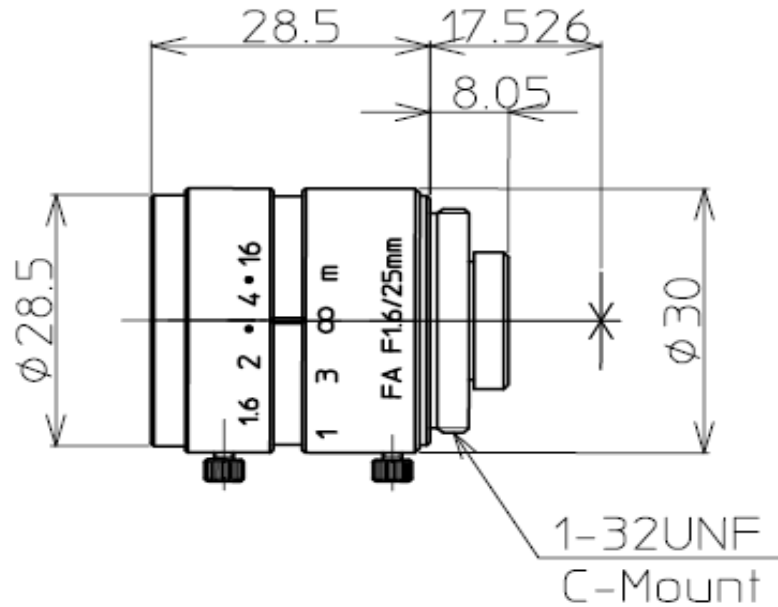

LM25JC

Model	LM25JC
Focal Length (mm)	25
Image Size (mm)	2/3" (Ø11)
Iris Range (F-Stop)	F1.6~F16
Focusing Range (m)	0.2~∞
Shooting Range at M.O.D.	119 (H) X 89 (V)
Angle of View (degrees)	21.0X15.7
1/2"	15.3X11.4
1/3"	11.5X8.6
Resolution (Center, Corner)	100lp/mm, 60lp/mm
Distortion (TV)	-0.6%
Flange Back in Air (mm)	17.526
Back Focus in Air (mm)	10.32
Front/Rear Effective Dia.	Ø14.6mm Ø10.7mm
Mount	C-Mount
Exit Pupil (mm)	-26.2
Filter Size (mm)	M27XP0.5
Size (mm)	Ø30X28.5
Weight (g)	58
Temperature Range	-10°C ~ 45°C