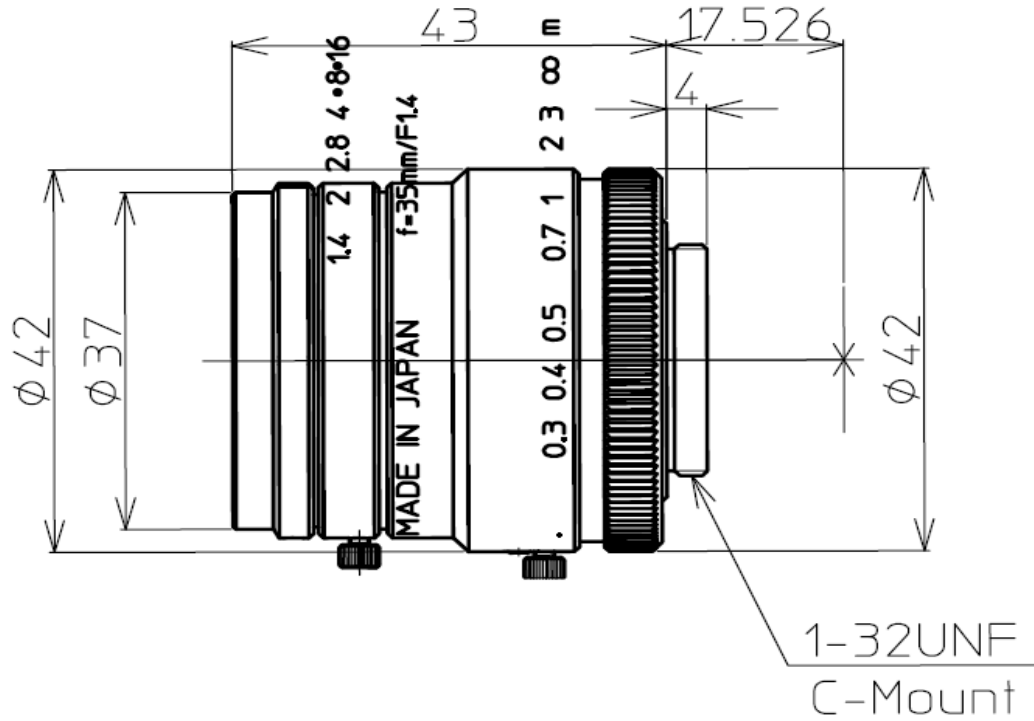

# LM35HC

Model	LM35HC
Focal Length (mm)	35
Image Size (mm)	1" (Ø16)
Iris Range (F-Stop)	F1.4~F16
Focusing Range (m)	0.3~∞
Angle of View (degrees)	1" 20.9X15.8 2/3" 14.4X10.8 1/2" 10.5X7.8
Resolution (Center, Corner)	120lp/mm, 80lp/mm
Distortion (TV)	-0.5%
Flange Back in Air (mm)	17.526
Back Focus in Air (mm)	16.8
Front/Rear Effective Dia.	Ø24.3mm Ø19.1mm
Mount	C-Mount
Filter Size (mm)	M35.5XP0.5
Size (mm)	Ø42X43
Weight (g)	130
Temperature Range	-10°C ~ 45°C