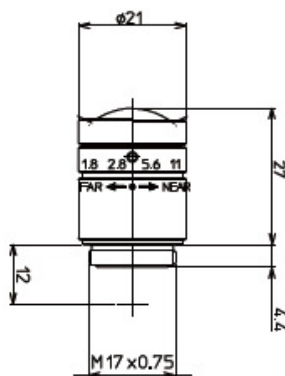

NF MOUNT

◆ Introducing the new lineup of megapixel NF mount lens. The compact body and high resolution design will maximize the performance of NF mount camera.

NEW LM3NF

1/3" 2.7mm FIXED MEGA NF METAL
Fixed focal Megapixel NF-mount Metal Body

Model	LM3NF	
Focal length (mm)	2.7	
Image size (mm)	1/3" (Φ6)	
Iris range (F-stop)	F1.8~16	
Angle of view (degree)	VER.	75.5°
	HOR.	100.8°
	DIA.	125.9°
Distortion (TV)	-7.3%	
Shooting range at M.O.D. (mm)	VER.	164
	HOR.	256
	DIA.	412
Minimum focus distance (m)	0.1	
Flange back in air (mm)	12	
Back focus in air (mm)	7.83	
Filter screw size	-	
Front/Rear effective DIA. (mm)	F Φ16.2 R Φ8.4	
Mount	NF-mount	
Exit pupil (mm)	-17.9	
Weight (g)	26	
Temperature range	-10°C~+45°C	

Specifications are subject to change without notice.