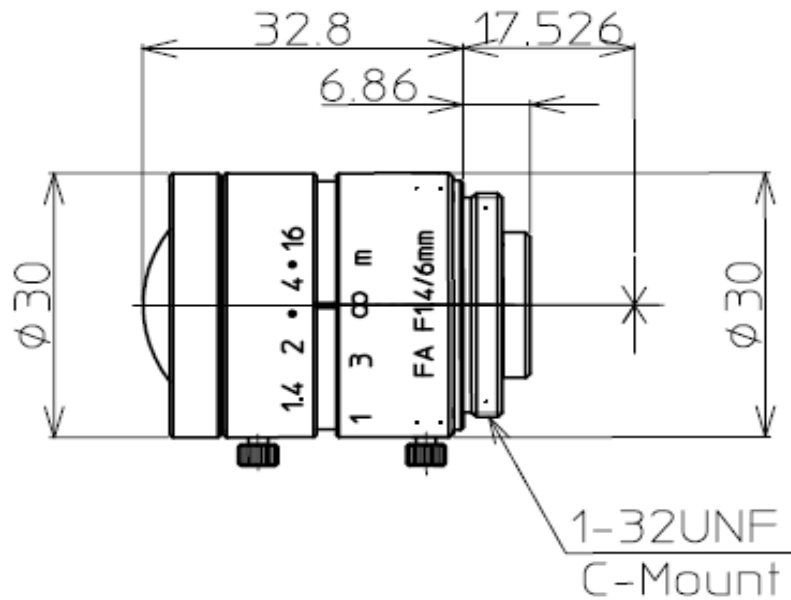

LM6JC

Model	LM6JC
Focal Length (mm)	6
Image Size (mm)	2/3" (∅11)
Iris Range (F-Stop)	F1.4~F16
Focusing Range (m)	0.1~∞
Shooting Range at M.O.D.	367 (H) X 251 (V)
Angle of View (degrees)	81.9X61.2
2/3"	59.4X44.5
1/2"	44.5X33.3
1/3"	
Resolution (Center, Corner)	100lp/mm, 60lp/mm
Distortion (TV)	—10.7%
Flange Back in Air (mm)	17.526
Back Focus in Air (mm)	11.3
Front/Rear Effective Dia.	∅21.5mm ∅11.0mm
Mount	C-Mount
Exit Pupil (mm)	-30.2
Filter Size (mm)	—
Size (mm)	∅30X32.8
Weight (g)	63
Temperature Range	-10°C ~ 45°C