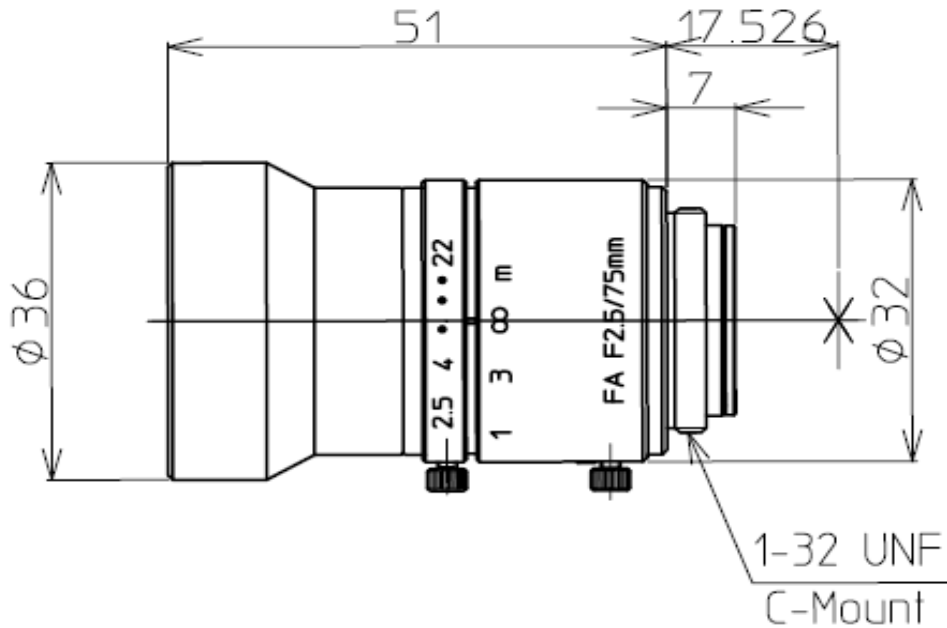

# LM75JC

Model	LM75JC
Focal Length (mm)	75
Image Size (mm)	2/3" (Ø11)
Iris Range (F-Stop)	F2.5~F22
Focusing Range (m)	1.2~∞
Shooting Range at M.O.D.	50.8 (H) X 38.1(V)
Angle of View (degrees)	2/3" 6.7X5.0 1/2" 4.9X3.7 1/3" 3.7X2.8
Resolution (Center, Corner)	100lp/mm, 60lp/mm
Distortion (TV)	-0.1%
Flange Back in Air (mm)	17.526
Back Focus in Air (mm)	18
Front/Rear Effective Dia.	Ø30.2mm Ø12.4mm
Mount	C-Mount
Exit Pupil (mm)	-38.9
Filter Size (mm)	M34.5XP0.5
Size (mm)	Ø36X51
Weight (g)	105
Temperature Range	-10°C ~ 45°C