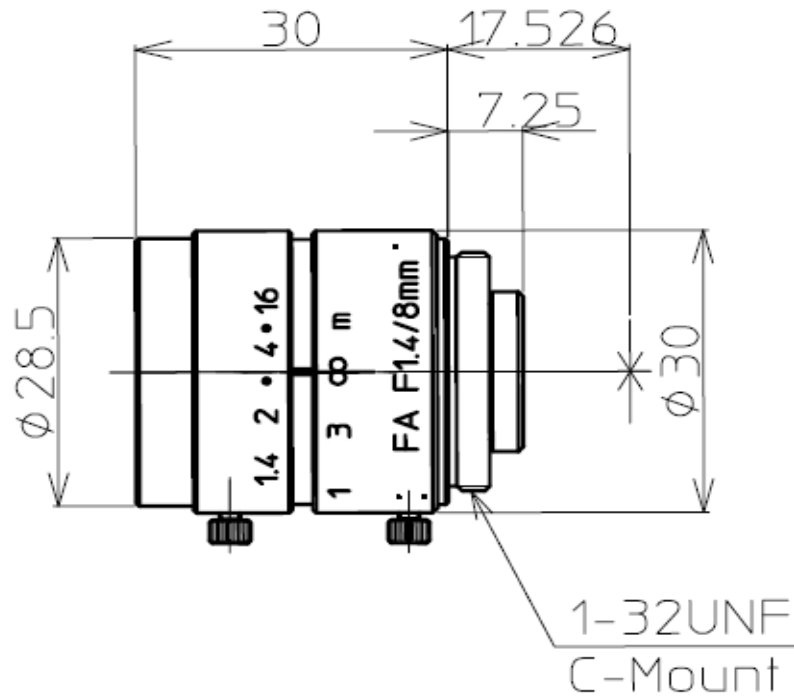

## LM8JC

Model	LM8JC
Focal Length (mm)	8
Image Size (mm)	2/3" (Ø11)
Iris Range (F-Stop)	F1.4~F16
Focusing Range (m)	0.1~∞
Shooting Range at M.O.D.	260 (H) X 184 (V)
Angle of View	64.2X47.7
(degrees) 2/3"	
1/2"	46.2X34.6
1/3"	34.5X28.6
Resolution (Center, Corner)	100lp/mm, 60lp/mm
Distortion (TV)	-6.2%
Flange Back in Air (mm)	17.526
Back Focus in Air (mm)	11.3
Front/Rear Effective Dia.	Ø17.4mm Ø11.1mm
Mount	C-Mount
Exit Pupil (mm)	-27
Filter Size (mm)	M27XP0.5
Size (mm)	Ø30X30
Weight (g)	60
Temperature Range	-10°C ~ 45°C