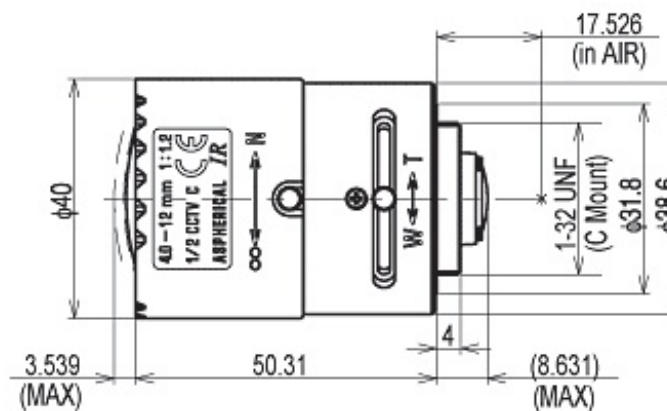

## 12VG412ASIR

### SPECIFICATIONS

		12VG412ASIR	
Imager Size		1/2	
Mount Type		C	
Focal Length		4.0 - 12mm	
Aperture Range		1.2 - 360	
Angle of View	1/2	Wide	93.7° x 68.9°
		Tele	31.2° x 23.4°

(Horizontal x Vertical)	1/3	Wide	68.9° x 51.1°
		Tele	23.4° x 17.5°
Focusing Range		0.3m - ∞	
Operation	Focus	Manual with Lock	
	Zoom	Manual with Lock	
	Iris	DC Auto Iris	
Filter Size		-	
Back Focus(in air)		Wide 10.157 - Tele 19.911mm	
Operating Voltage		Open 3.0V Close 0.5V	
Weight		68g	
Operating Temperature		-20°C - +60°C	