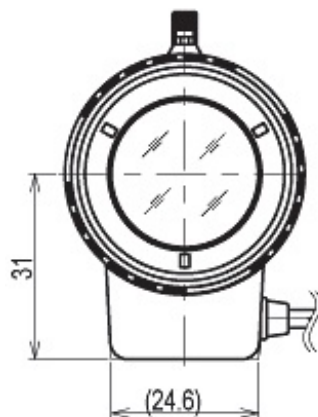

## 12VG412ASIR

### SPECIFICATIONS

		12VG412ASIR	
Imager Size		1/2	
Mount Type		C	
Focal Length		4.0 - 12mm	
Aperture Range		1.2 - 360	
Angle of View	1/2	Wide	93.7° x 68.9°
		Tele	31.2° x 23.4°

(Horizontal x Vertical)	1/3	Wide	68.9° x 51.1°
		Tele	23.4° x 17.5°
Focusing Range		0.3m - ∞	
Operation	Focus	Manual with Lock	
	Zoom	Manual with Lock	
	Iris	DC Auto Iris	
Filter Size		-	
Back Focus(in air)		Wide 10.157 - Tele 19.911mm	
Operating Voltage		Open 3.0V Close 0.5V	
Weight		68g	
Operating Temperature		-20°C - +60°C	