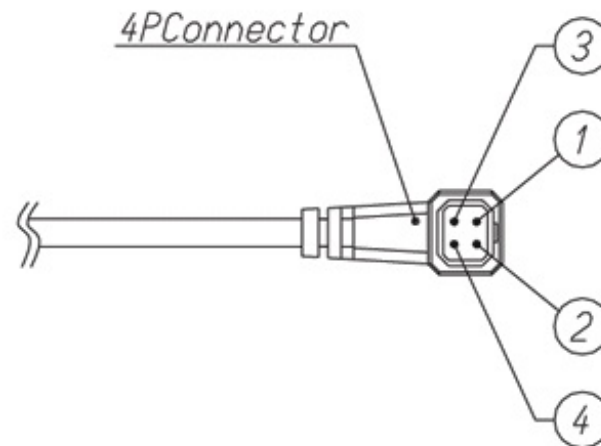

(Horizontal x Vertical)	1/3	Wide	68.9° x 51.1°
		Tele	23.4° x 17.5°
Focusing Range		0.3m - ∞	
Operation	Focus	Manual with Lock	
	Zoom	Manual with Lock	
	Iris	DC Auto Iris	
Filter Size		-	
Back Focus(in air)		Wide 10.157 - Tele 19.911mm	
Operating Voltage		Open 3.0V Close 0.5V	
Weight		68g	
Operating Temperature		-20°C - +60°C	

Wiring Diagram

Pin	
1	Cont(-)
2	Cont(+)
3	Drive(+)
4	Drive(-)

Download

You can download the specifications.