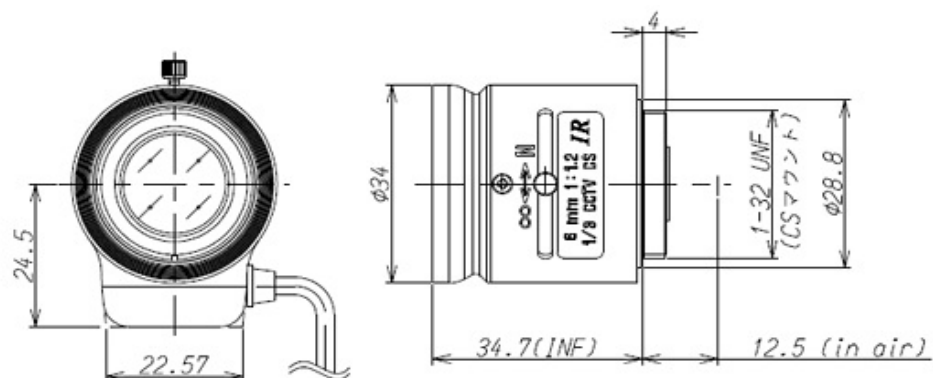

### SPECIFICATIONS

		13FG06IR
Imager Size		1/3
Mount Type		CS
Focal Length		6mm
Aperture Range		1.2 - 360
Angle of View (Horizontal x Vertical)	1/3	46.5° x 34.6°
	1/4	34.6° x 25.9°
Focusing Range		0.2m - ∞

Operation	Focus	Manual with Lock
	Iris	Auto Iris (DC)
Filter Size		-
Back Focus(in air)		8.92mm
Operating Voltage		Open 2.5V Close 0.5V
Weight		38g
Operating Temperature		-20°C - +60°C