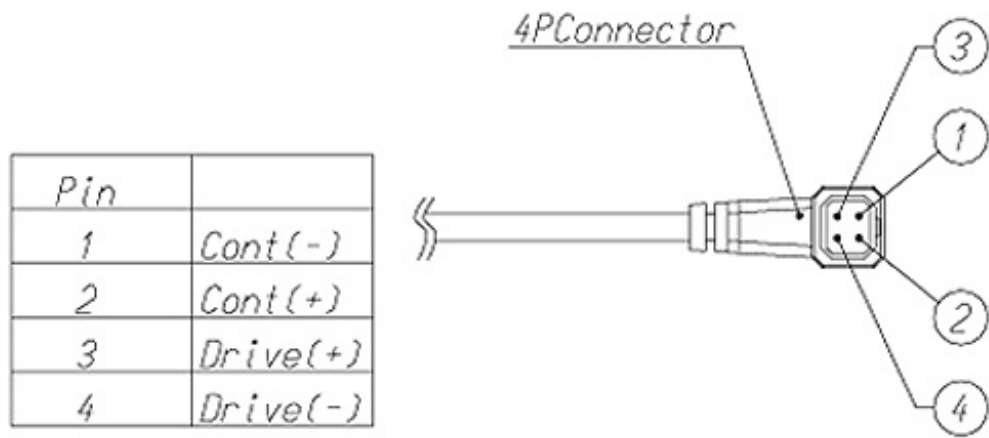

13FG22IR

SPECIFICATIONS

		13FG22IR
Imager Size		1/3
Mount Type		CS
Focal Length		2.2mm
Aperture Range		1.2 - 360
Angle of View (Horizontal x Vertical)	1/3	118.6° x 90.0°
	1/4	90.0° x 67.9°
Focusing Range		0.1m - ∞

Operation	Focus	Manual with Lock
	Iris	Auto Iris (DC)
Filter Size	-	
Back Focus(in air)	7.58 mm	
Operating Voltage	Open 2.5V Close 0.5V	
Weight	49g	
Operating Temperature	-20°C - +60°C	

Wiring Diagram

Download