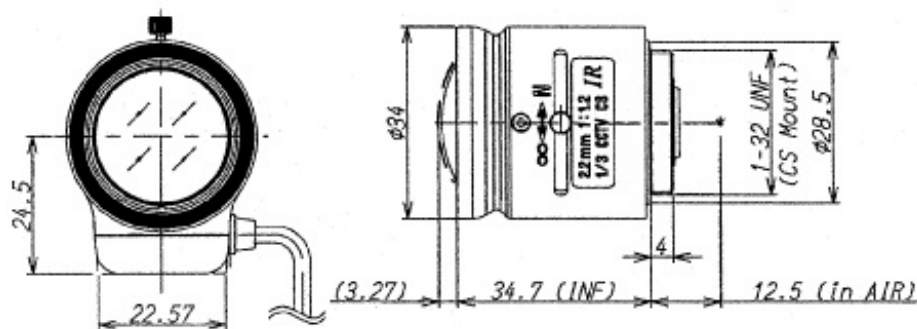

13FG22IR

SPECIFICATIONS

		13FG22IR
Imager Size		1/3
Mount Type		CS
Focal Length		2.2mm
Aperture Range		1.2 - 360
Angle of View (Horizontal x Vertical)	1/3	118.6° x 90.0°
	1/4	90.0° x 67.9°
Focusing Range		0.1m - ∞

Operation	Focus	Manual with Lock
	Iris	Auto Iris (DC)
Filter Size	-	
Back Focus(in air)	7.58 mm	
Operating Voltage	Open 2.5V Close 0.5V	
Weight	49g	
Operating Temperature	-20°C - +60°C	

Wiring Diagram

Download