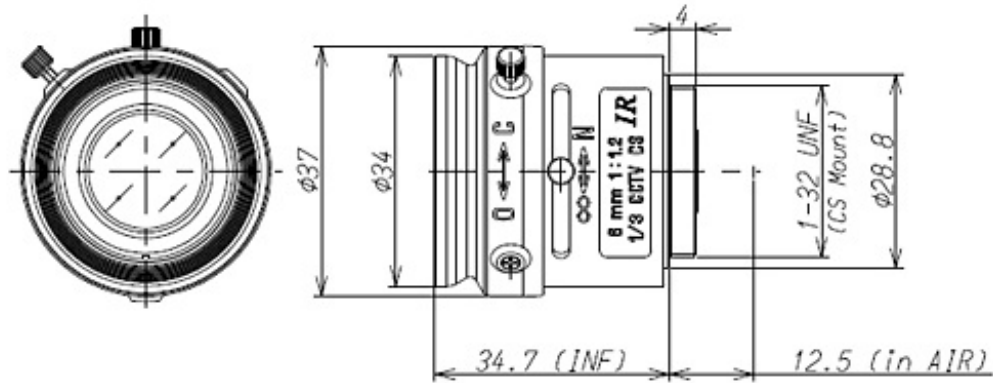

13FM06IR

SPECIFICATIONS

		13FM06IR
Imager Size		1/3
Mount Type		CS
Focal Length		6mm
Aperture Range		1.2 - Close
Angle of View (Horizontal x Vertical)	1/3	46.5° x 34.6°
	1/4	34.6° x 25.9°

Focusing Range		0.2m - ∞
Operation	Focus	Manual with Lock
	Iris	Manual with Lock
Filter Size		-
Back Focus(in air)		8.92mm
Operating Voltage		-
Weight		32g
Operating Temperature		-20°C - +60°C