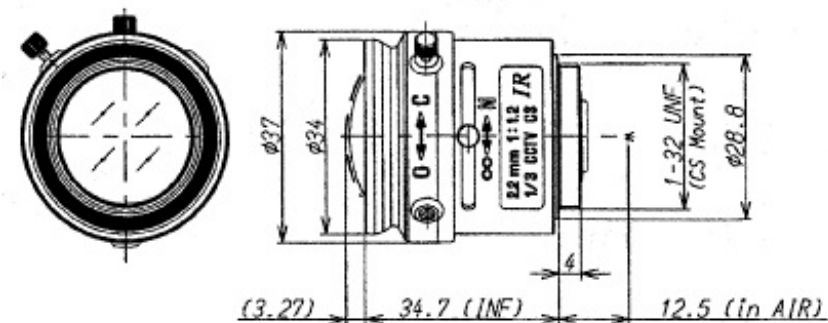

13FM22IR

SPECIFICATIONS

		13FM22IR
Imager Size		1/3
Mount Type		CS
Focal Length		2.2mm
Aperture Range		1.2 - Close
Angle of View (Horizontal x Vertical)	1/3	118.6° x 90.0°
	1/4	90.0° x 67.9°
Focusing Range		0.1m - ∞

Operation	Focus	Manual with Lock
	Iris	Manual with Lock
Filter Size		-
Back Focus(in air)		7.58 mm
Operating Voltage		-
Weight		41g
Operating Temperature		-20°C - +60°C

Download

You can download the specifications.