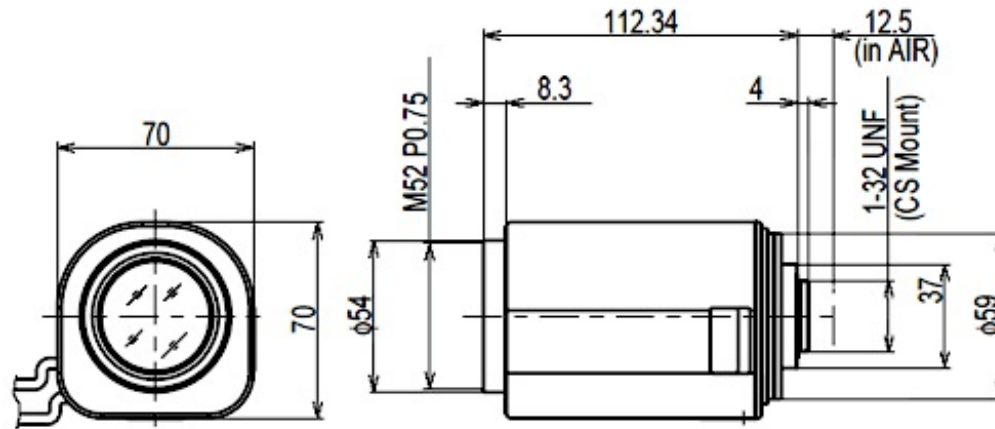

## 13ZG10X6CT

### SPECIFICATIONS

		13ZG10X6CT
Imager Size		1/3
Mount Type		CS
Focal Length		6 - 60mm
Aperture Range		1.4 - 360
	Wide	43.4° x 32.7°

Angle of View (Horizontal x Vertical)	1/3	Tele	4.5° x 3.4°
	1/4	Wide	32.6° x 24.5°
		Tele	3.4° x 2.6°
Focusing Range		1.2m - ∞	
Operation	Focus	Motorized	
	Zoom	Motorized	
	Iris	Auto Iris(DC)	
Filter Size		M52 P=0.75mm	
Back Focus(in air)		14.10mm	
Input Voltage(Maximun Electric Power Consumption)	Focus	DC 6V or 12V (47mA)	
	Zoom	DC 6V or 12V (47mA)	
Operating Voltage		Open 4.0V Close 0V	
Weight		380g	
Operating Temperature		-5°C - +50°C	