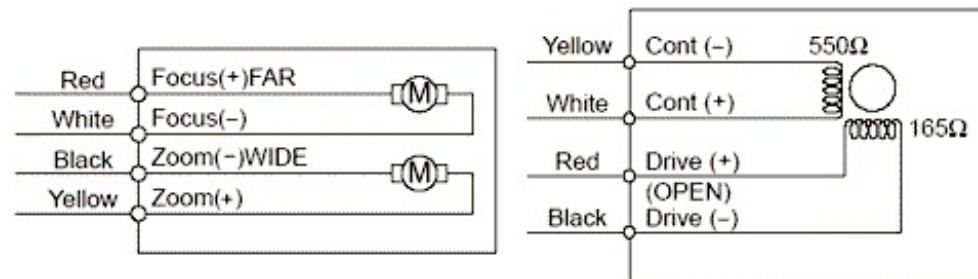

Angle of View (Horizontal x Vertical)	1/3	Tele	4.5° x 3.4°
	1/4	Wide	32.6° x 24.5°
		Tele	3.4° x 2.6°
Focusing Range		1.2m - ∞	
Operation	Focus	Motorized	
	Zoom	Motorized	
	Iris	Auto Iris(DC)	
Filter Size		M52 P=0.75mm	
Back Focus(in air)		14.10mm	
Input Voltage(Maximun Electric Power Consumption)	Focus	DC 6V or 12V (47mA)	
	Zoom	DC 6V or 12V (47mA)	
Operating Voltage		Open 4.0V Close 0V	
Weight		380g	
Operating Temperature		-5°C - +50°C	

Wiring Disgram