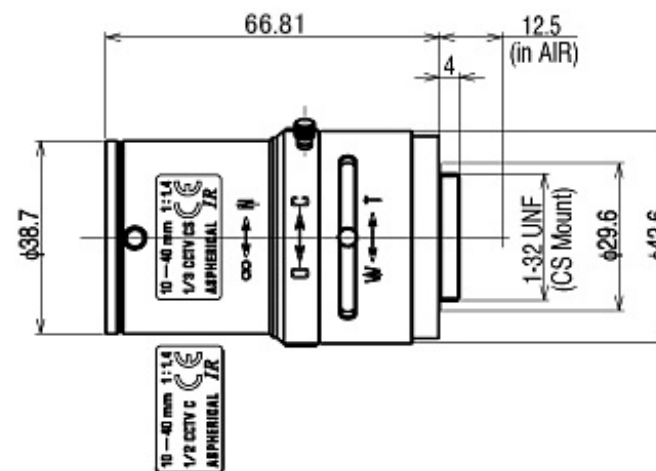

13VG1040ASIR

SPECIFICATIONS

		13VG1040ASIR
Imager Size		1/3
Mount Type		CS
Focal Length		10 - 40mm
Aperture Range		1.4 - 360
	Wide	37.5° x 27.5°

Angle of View (Horizontal x Vertical)	1/2	Tele	9.2° x 7.0°
	1/3	Wide	27.5° x 20.4°
		Tele	7.0° x 5.2°
Focusing Range			0.5m - ∞
Operation	Focus		Manual with Lock
	Zoom		Manual with Lock
	Iris		DC Auto Iris
Filter Size			-
Back Focus(in air)			Wide 12.376 - Tele 18.812mm
Operating Voltage			Open 3.0V Close 0.5V
Weight			89g
Operating Temperature			-20°C - +60°C

Wiring Diagram

Pin	
1	Cont(-)
2	Cont(+)
3	Drive(+)
4	Drive(-)

Download

You can download the specifications.

[▶ Download Specifications](#)

[T e r m s o f U s e](#)

[▲ B a c k](#)

© Copyright 2002-2011 TAMRON Co.,Ltd.