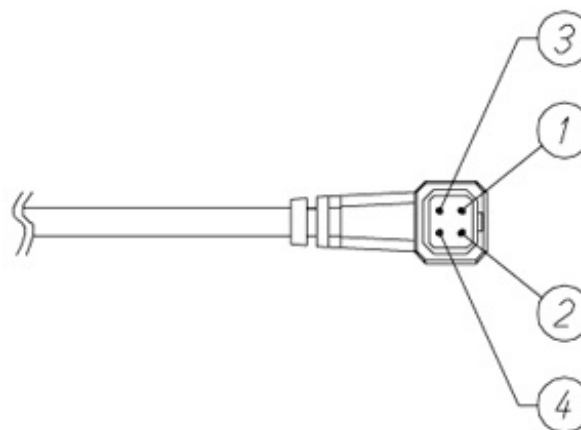

Angle of View (Horizontal x Vertical)	1/2	Tele	9.2° x 7.0°
	1/3	Wide	27.5° x 20.4°
		Tele	7.0° x 5.2°
Focusing Range			0.5m - ∞
Operation	Focus		Manual with Lock
	Zoom		Manual with Lock
	Iris		DC Auto Iris
Filter Size			-
Back Focus(in air)			Wide 12.376 - Tele 18.812mm
Operating Voltage			Open 3.0V Close 0.5V
Weight			89g
Operating Temperature			-20°C - +60°C

Wiring Diagram

Pin	
1	Cont(-)
2	Cont(+)
3	Drive(+)
4	Drive(-)

Download