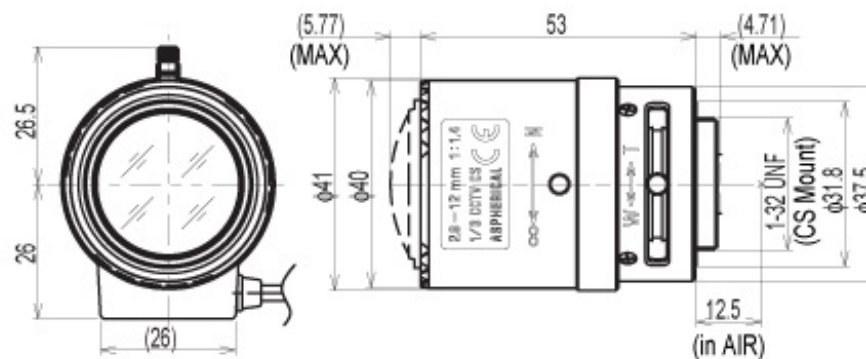

13VG2812ASII

SPECIFICATIONS

		13VG2812ASII	
Imager Size		1/3	
Mount Type		CS	
Focal Length		2.8 - 12mm	
Aperture Range		1.4 - 360	
	1/3	Wide	97.4° x 72.5°
		Telo	24.1° x 18.1°

Angle of View (Horizontal x Vertical)	1/4	Wide	24.1° x 18.1°
		Wide	72.5° x 54.1°
		Tele	18.1° x 13.6°
Focusing Range		0.3m - ∞	
Operation	Focus	Manual with Lock	
	Zoom	Manual with Lock	
	Iris	DC Auto Iris	
Filter Size		-	
Back Focus(in air)		Wide 8.61 - Tele 19.90mm	
Operating Voltage		Open 3.3V Close 0.7V	
Weight		71g	
Operating Temperature		-20°C - +60°C	