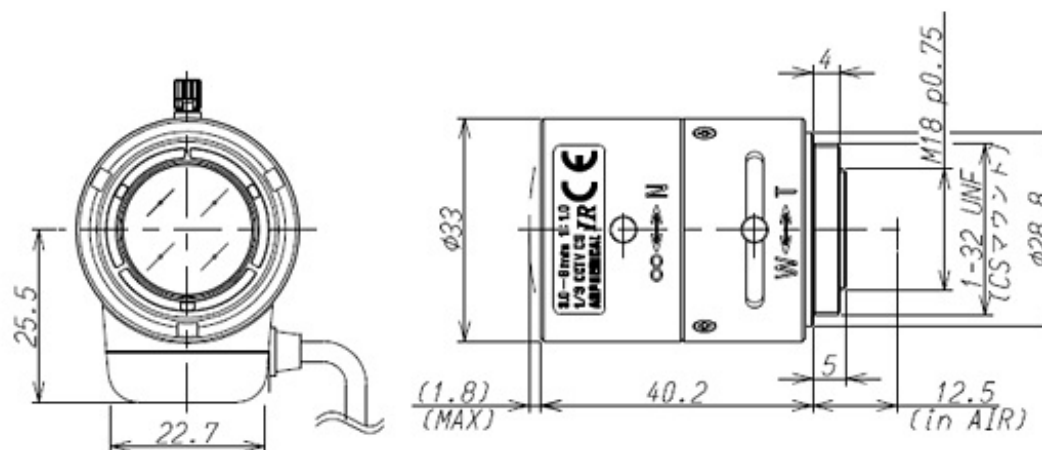

13VG308ASIR

SPECIFICATIONS

		13VG308ASIR	
Imager Size		1/3	
Mount Type		CS	
Focal Length		3.0 - 8mm	
Aperture Range		1.0 - 360	
	1/3	Wide	90.8° x 66.6°
		Telo	26.0° x 27.0°

Angle of View (Horizontal x Vertical)		Wide	36.2° x 47.0°
	1/4	Wide	66.6° x 49.3°
		Tele	27.0° x 20.2°
Focusing Range			0.2m - ∞
Operation	Focus		Manual with Lock
	Zoom		Manual with Lock
	Iris		DC Auto Iris
Filter Size			-
Back Focus(in air)			Wide 8.36 - Tele 14.12mm
Operating Voltage			Open 4.0V Close 0.5V
Weight			46g
Operating Temperature			-20°C - +60°C
Wiring Diagram			