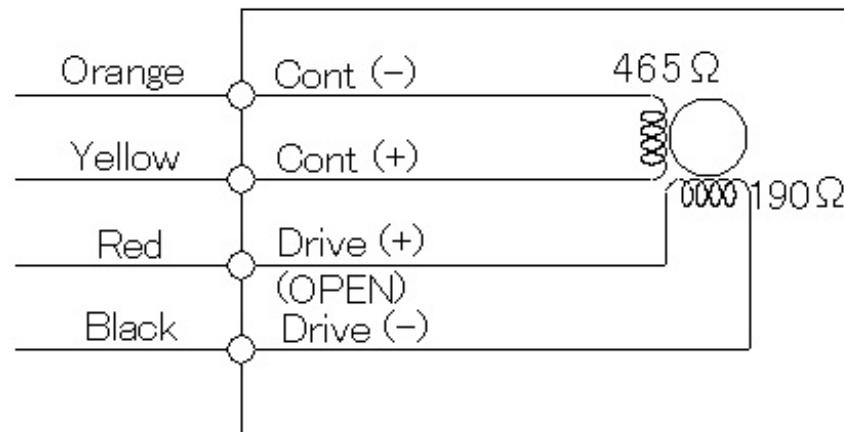

1/4	Tele	4.2° x 3.1°
Focusing Range			0.3m - ∞
Operation		Focus	Manual
		Zoom	Manual
		Iris	DC Auto Iris
Filter Size			-
Back Focus(in air)			Wide 10.05 - Tele 11.81mm
Operating Voltage			Open 4.0V Close 0.7V
Weight			84g
Operating Temperature			-20°C - +60°C

Wiring Diagram

Download

You can download the specifications.

[▶ Download Specifications](#)