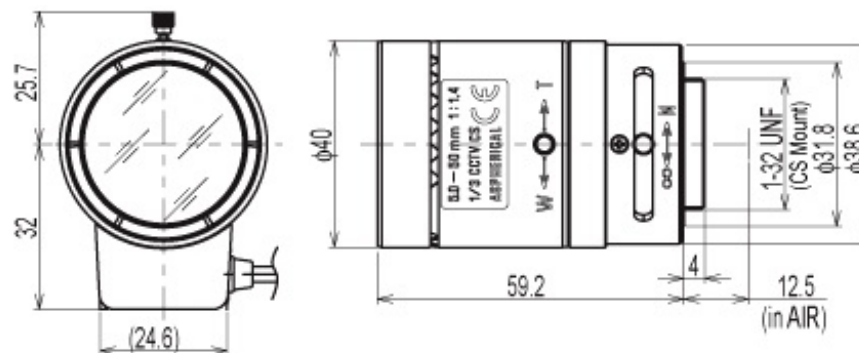

### SPECIFICATIONS

			13VG550ASII
Imager Size			1/3
Mount Type			CS
Focal Length			5 - 50mm
Aperture Range			1.4 - 360
Angle of View (Horizontal x Vertical)	1/3	Wide	53.6° x 40.3°
		Tele	5.6° x 4.2°
		Wide	40.3° x 30.1°

	1/4	Tele	4.2° x 3.1°
Focusing Range			0.3m - ∞
Operation		Focus	Manual
		Zoom	Manual
		Iris	DC Auto Iris
Filter Size			-
Back Focus(in air)			Wide 10.05 - Tele 11.81mm
Operating Voltage			Open 4.0V Close 0.7V
Weight			84g
Operating Temperature			-20°C - +60°C