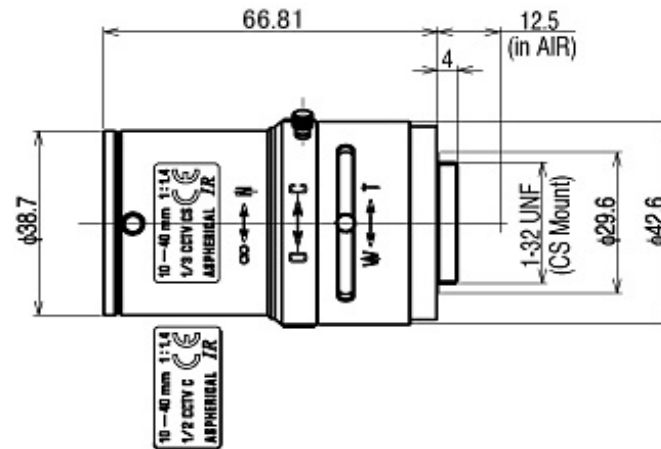

### SPECIFICATIONS

		13VM1040ASIR	
Imager Size		1/3	
Mount Type		CS	
Focal Length		10 - 40mm	
Aperture Range		1.4 - Close	
	1/3	Wide	37.5° x 27.5°
		Telo	0.0° x 7.0°

Angle of View (Horizontal x Vertical)		Wide	9.2° x 7.0°
	1/4	Wide	27.5° x 20.4°
		Tele	7.0° x 5.2°
Focusing Range			0.5m - ∞
Operation	Focus		Manual with Lock
	Zoom		Manual with Lock
	Iris		Manual with Lock
Filter Size			-
Back Focus(in air)			Wide 12.376 - Tele 18.812mm
Operating Voltage			-
Weight			38g
Operating Temperature			-20°C - +60°C