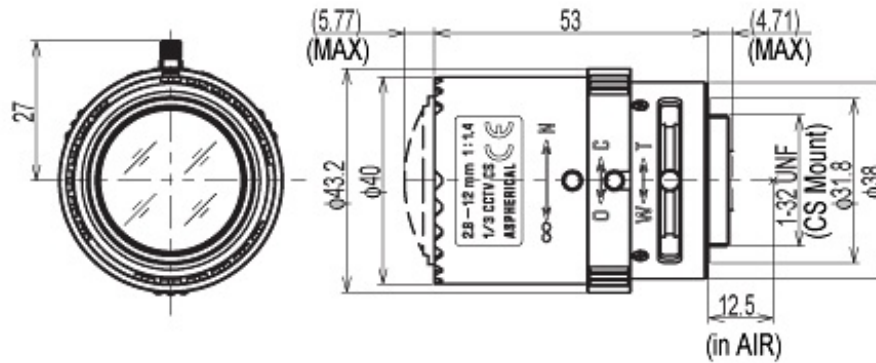

13VM2812ASII

SPECIFICATIONS

| | | 13VM2812ASII | |
|----------------|-----|--------------|---------------|
| Imager Size | | 1/3 | |
| Mount Type | | CS | |
| Focal Length | | 2.8 - 12mm | |
| Aperture Range | | 1.4 - Close | |
| | 1/3 | Wide | 97.4° x 72.5° |
| | | Telo | 24.4° x 18.4° |

| | | | |
|--|-------|------|--------------------------|
| Angle of View (Horizontal x Vertical) | | Tele | 24.1 x 18.1 |
| | 1/4 | Wide | 72.5° x 54.1° |
| | | Tele | 18.1° x 13.6° |
| Focusing Range | | | 0.3m - ∞ |
| Operation | Focus | | Manual with Lock |
| | Zoom | | Manual with Lock |
| | Iris | | Manual with Lock |
| Filter Size | | | - |
| Back Focus(in air) | | | Wide 8.61 - Tele 19.90mm |
| Operating Voltage | | | - |
| Weight | | | 67g |
| Operating Temperature | | | -20°C - +60°C |