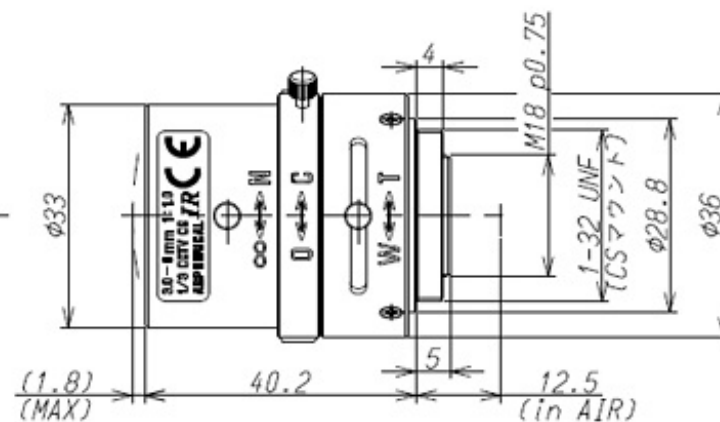

13VM308ASIR

SPECIFICATIONS

		13VM308ASIR	
Imager Size		1/3	
Mount Type		CS	
Focal Length		3.0 - 8mm	
Aperture Range		1.0 - Close	
	1/3	Wide	90.8° x 66.6°
		Telo	26.2° x 27.0°

Angle of View (Horizontal x Vertical)		Wide	30.2° x 21.0°
	1/4	Wide	66.6° x 49.3°
		Tele	27.0° x 20.2°
Focusing Range			0.2m - ∞
Operation		Focus	Manual with Lock
		Zoom	Manual with Lock
		Iris	Manual with Lock
Filter Size			-
Back Focus(in air)			Wide 8.36 - Tele 14.12mm
Operating Voltage			-
Weight			38g
Operating Temperature			-20°C - +60°C