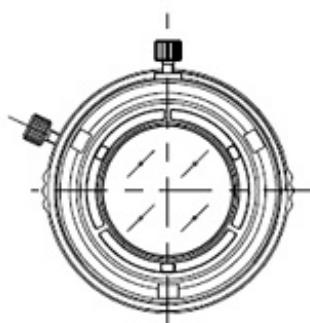

13VM308ASIR

SPECIFICATIONS

		13VM308ASIR	
Imager Size		1/3	
Mount Type		CS	
Focal Length		3.0 - 8mm	
Aperture Range		1.0 - Close	
	1/3	Wide	90.8° x 66.6°
		Telo	26.2° x 27.0°

Angle of View (Horizontal x Vertical)		Wide	30.2° x 21.0°
	1/4	Wide	66.6° x 49.3°
		Tele	27.0° x 20.2°
Focusing Range			0.2m - ∞
Operation		Focus	Manual with Lock
		Zoom	Manual with Lock
		Iris	Manual with Lock
Filter Size			-
Back Focus(in air)			Wide 8.36 - Tele 14.12mm
Operating Voltage			-
Weight			38g
Operating Temperature			-20°C - +60°C