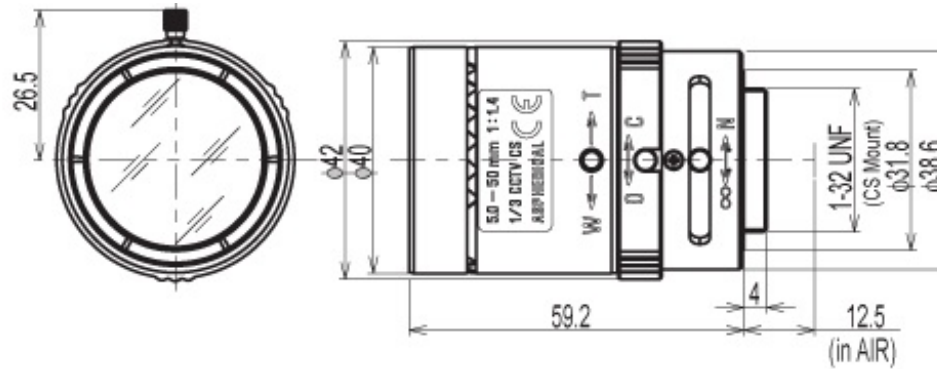

13VM550ASII

SPECIFICATIONS

		13VM550ASII	
Imager Size		1/3	
Mount Type		CS	
Focal Length		5 - 50mm	
Aperture Range		1.4 - Close	
	1/3	Wide	53.6° x 40.3°
		Telo	5.6° x 4.0°

Angle of View (Horizontal x Vertical)		Wide	3.0 x 4.2
	1/4	Wide	40.3° x 30.1°
		Tele	4.2° x 3.1°
Focusing Range			0.3m - ∞
Operation		Focus	Manual
		Zoom	Manual
		Iris	Manual
Filter Size			-
Back Focus(in air)			Wide 10.05 - Tele 11.81mm
Operating Voltage			-
Weight			75g
Operating Temperature			-20°C - +60°C