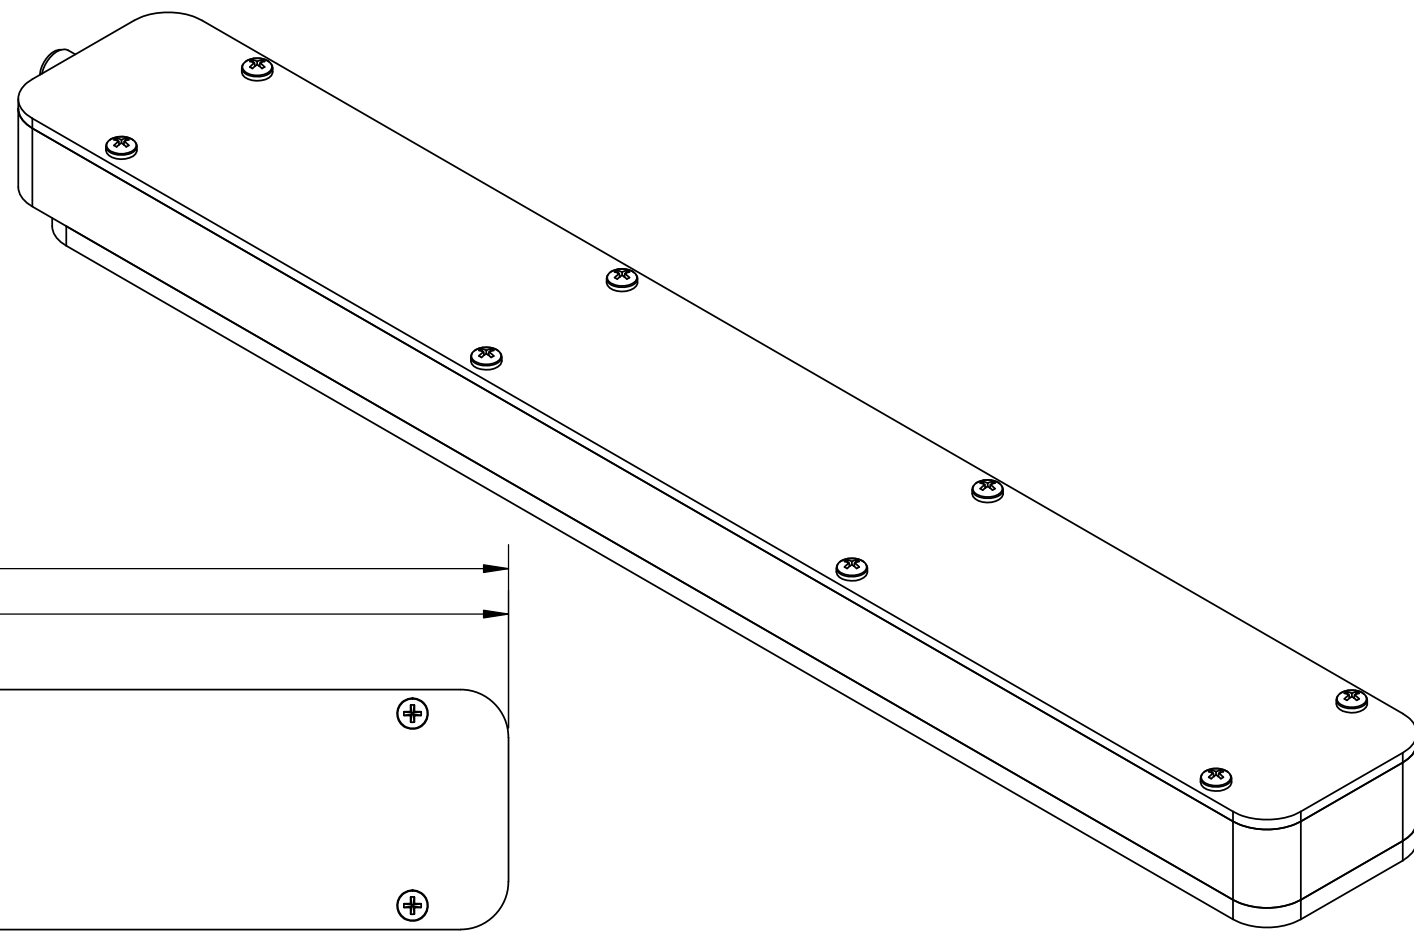

MLLD117.5 - 17.25" Linear Light with Internal Driver

si-lights.com

Pyramid Imaging

Pyramid Imaging Inc
945 East 11th Avenue
Tampa, FL 33605
<https://pyramidimaging.com>
Sales@pyramidimaging.com
(813) 984-0125