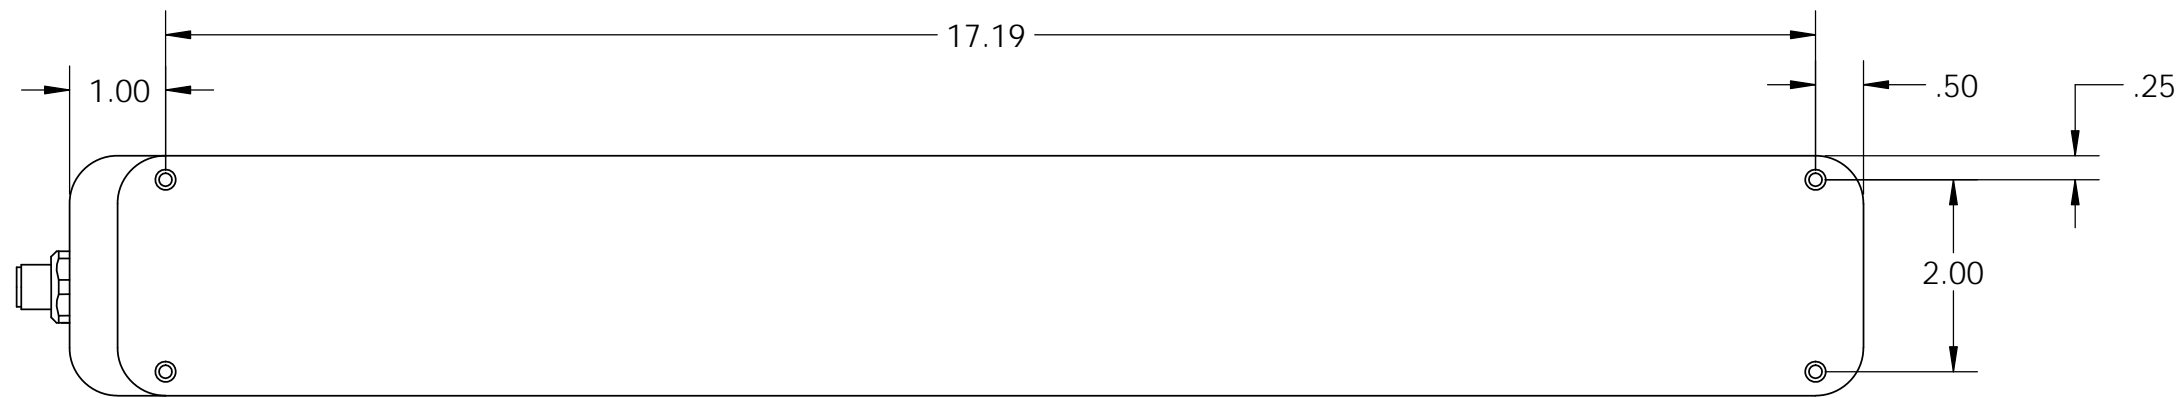

MLLD117.5 - 17.25" Linear Light with Internal Driver

si-lights.com

Pyramid Imaging

Pyramid Imaging Inc
945 East 11th Avenue
Tampa, FL 33605
<https://pyramidimaging.com>
Sales@pyramidimaging.com
(813) 984-0125