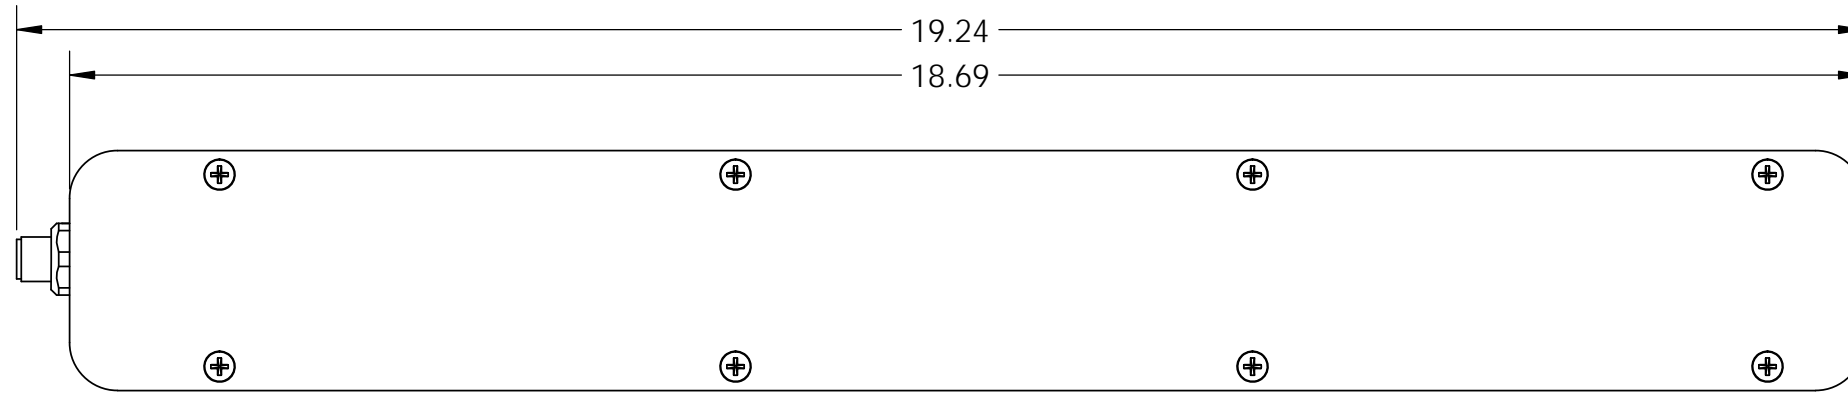

MLLD117.5 - 17.25" Linear Light with Internal Driver

si-lights.com

Pyramid Imaging

Pyramid Imaging Inc
945 East 11th Avenue
Tampa, FL 33605
<https://pyramidimaging.com>
Sales@pyramidimaging.com
(813) 984-0125