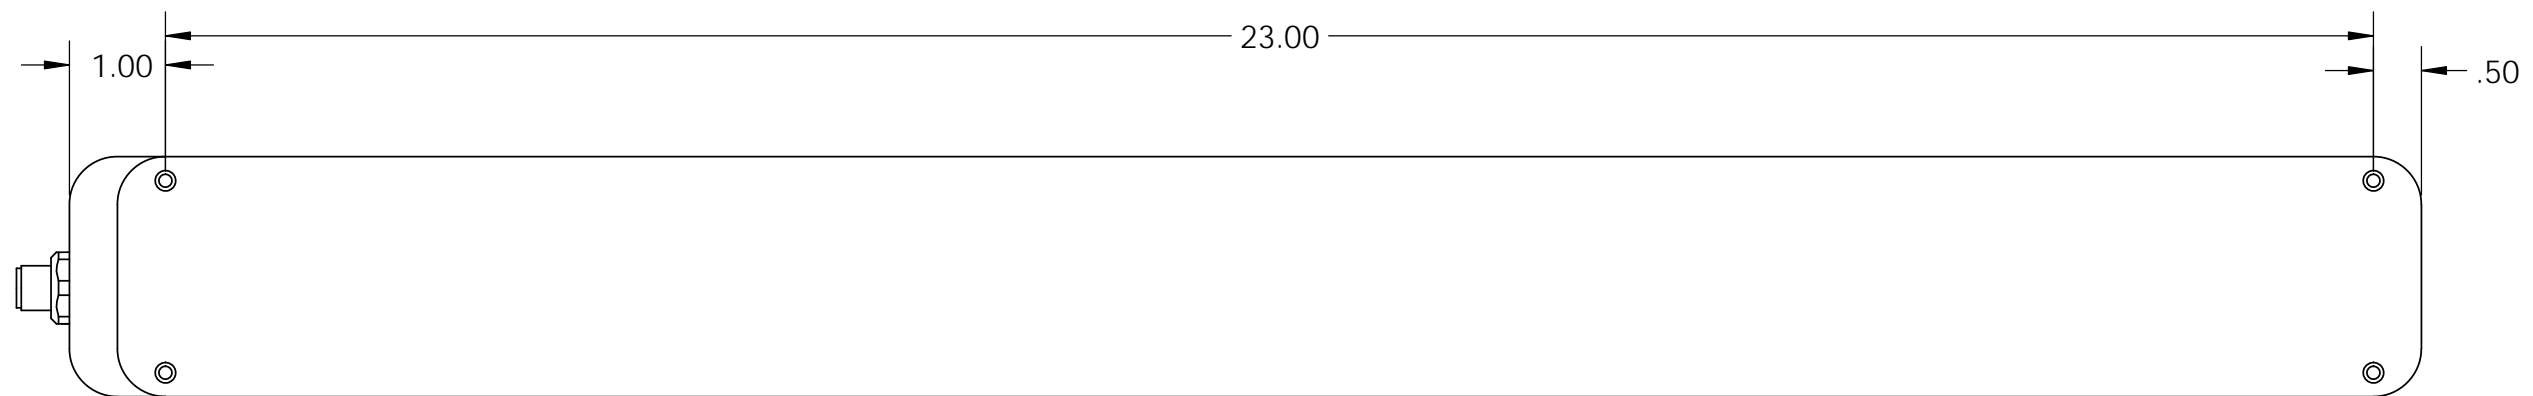

MLLD123 - 23" Linear Light with Internal Driver

si-lights.com

Pyramid Imaging

Pyramid Imaging Inc
945 East 11th Avenue
Tampa, FL 33605
<https://pyramidimaging.com>
Sales@pyramidimaging.com
(813) 984-0125