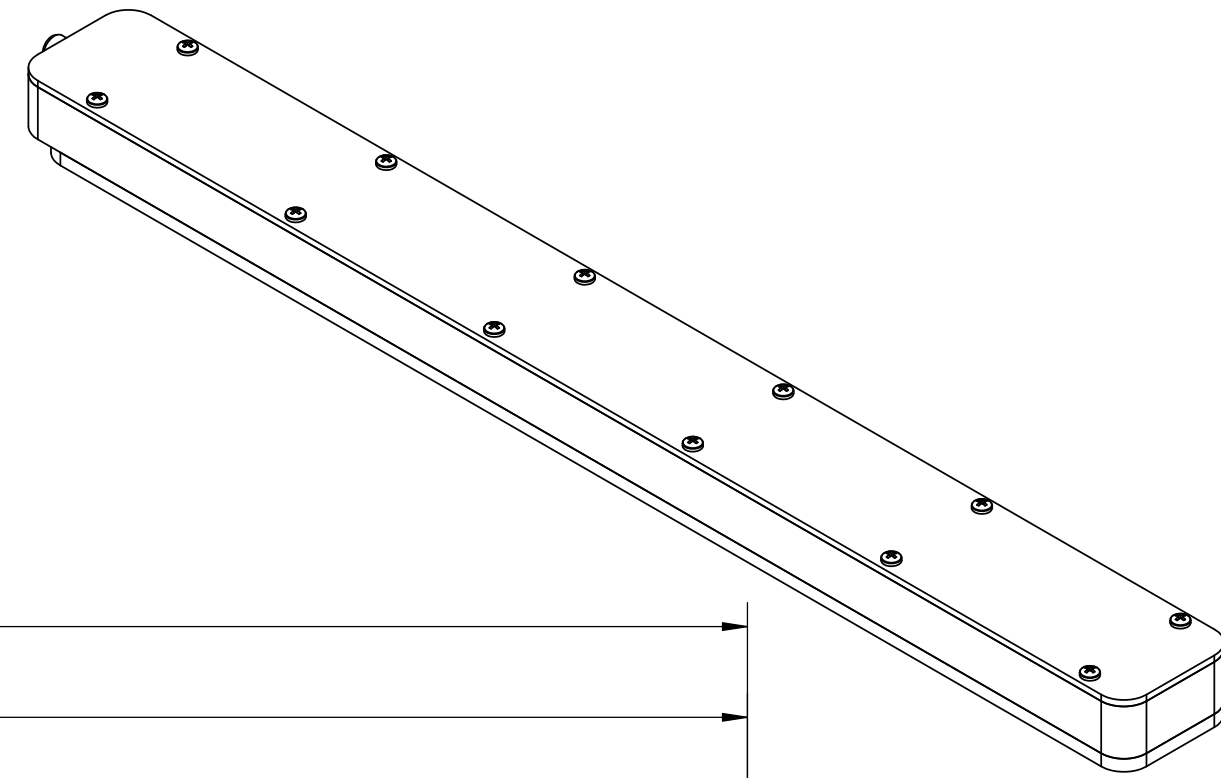

MLLD123 - 23" Linear Light with Internal Driver

si-lights.com

Pyramid Imaging

Pyramid Imaging Inc
945 East 11th Avenue
Tampa, FL 33605
<https://pyramidimaging.com>
Sales@pyramidimaging.com
(813) 984-0125