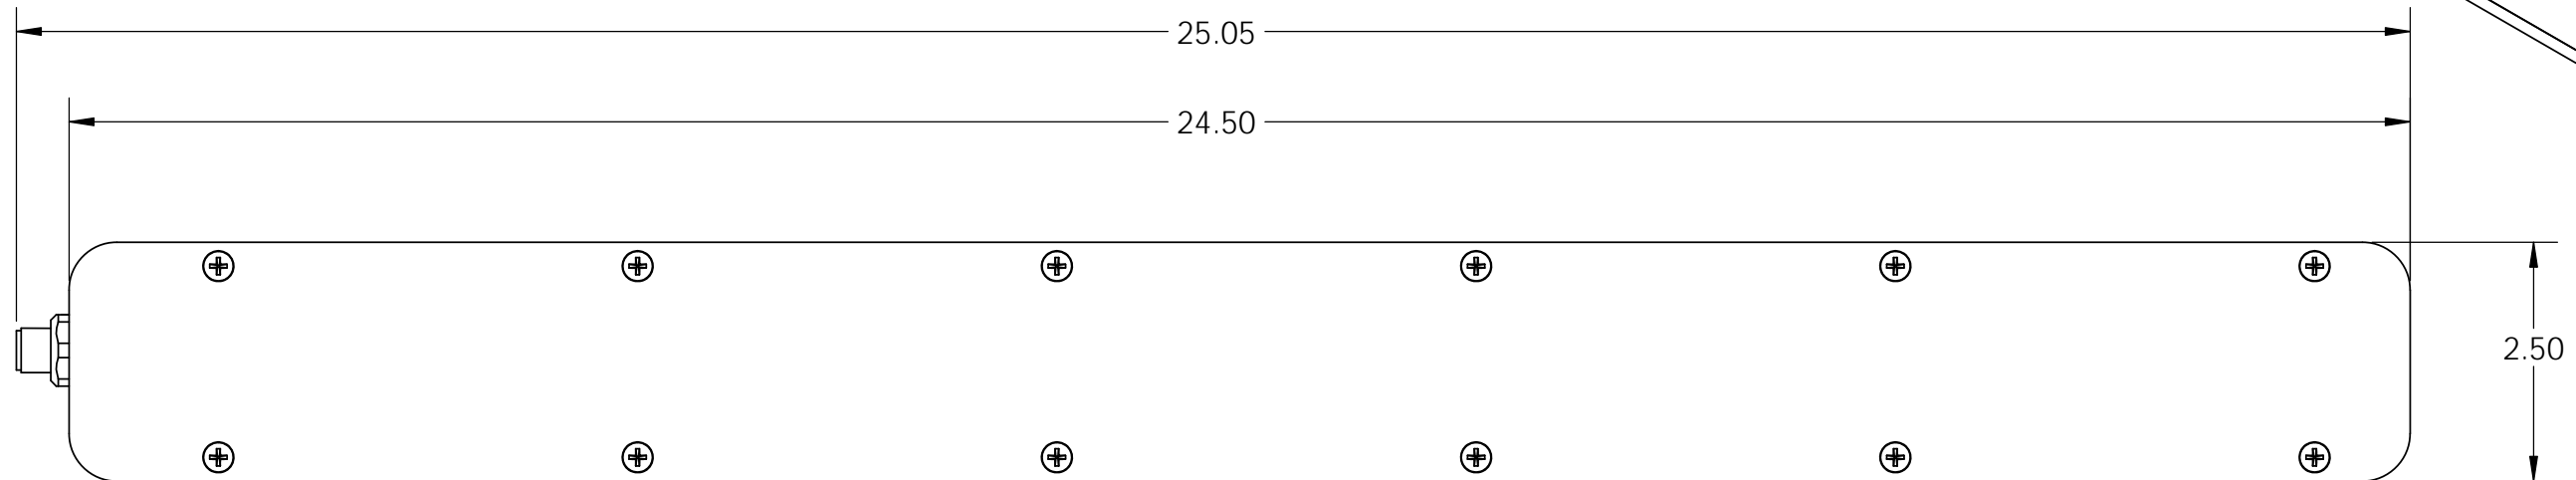

MLLD123 - 23" Linear Light with Internal Driver

si-lights.com

Pyramid Imaging

Pyramid Imaging Inc
945 East 11th Avenue
Tampa, FL 33605
<https://pyramidimaging.com>
Sales@pyramidimaging.com
(813) 984-0125