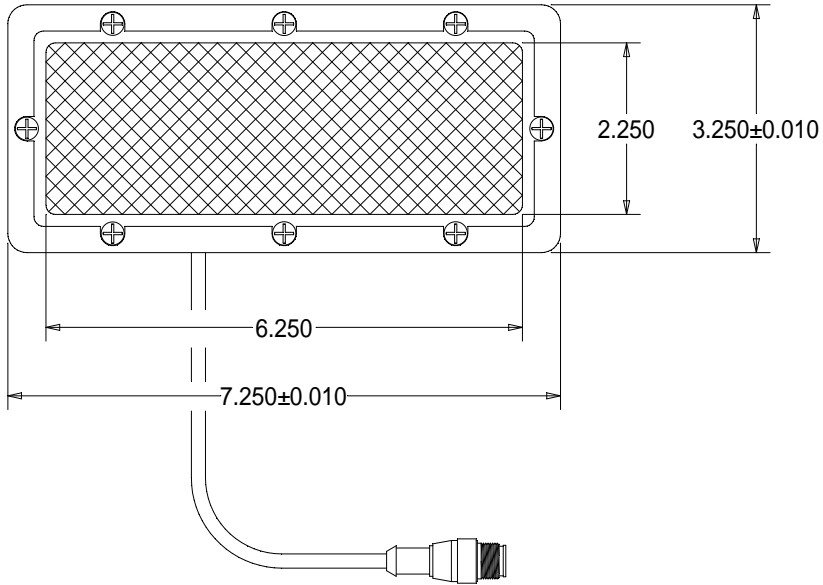

TOP VIEW

BOTTOM VIEW

SIDE VIEW

WARNING!!!

USE ONLY SPECTRUM ILLUMINATION LDM ADAPTER. DO NOT CONNECT LIGHT TO 24VDC DIRECTLY. FAILURE TO FOLLOW THESE DIRECTIONS WILL RESULT IN PREMATURE LED FAILURE AND VOID THE WARRANTY.