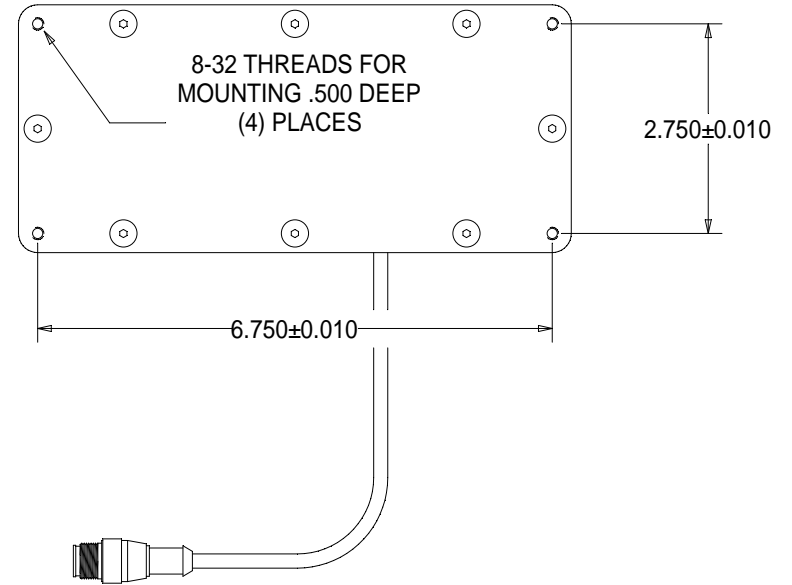

TOP VIEW

BOTTOM VIEW

SIDE VIEW

WARNING!!!

USE ONLY SPECTRUM ILLUMINATION LDM ADAPTER. DO NOT CONNECT LIGHT TO 24VDC DIRECTLY. FAILURE TO FOLLOW THESE DIRECTIONS WILL RESULT IN PREMATURE LED FAILURE AND VOID THE WARRANTY.