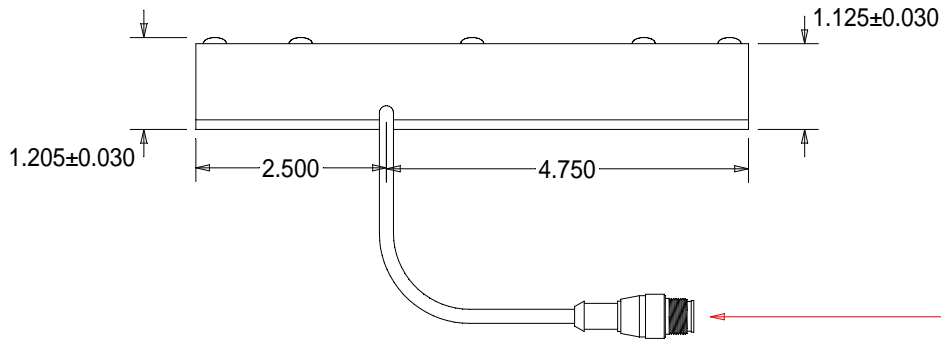

TOP VIEW

BOTTOM VIEW

SIDE VIEW

WARNING!!!

USE ONLY SPECTRUM ILLUMINATION LDM ADAPTER. DO NOT CONNECT LIGHT TO 24VDC DIRECTLY. FAILURE TO FOLLOW THESE DIRECTIONS WILL RESULT IN PREMATURE LED FAILURE AND VOID THE WARRANTY.