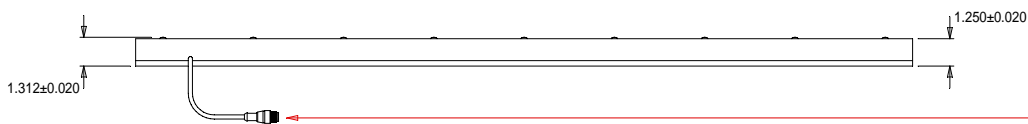

TOP VIEW

BOTTOM VIEW

SIDE VIEW

**LL134.5 MOUNT SPECIFICATIONS**

**WARNING!!!**

USE ONLY SPECTRUM ILLUMINATION LDM ADAPTER. DO NOT CONNECT LIGHT TO 24VDC DIRECTLY. FAILURE TO FOLLOW THESE DIRECTIONS WILL RESULT IN PREMATURE LED FAILURE AND VOID THE WARRANTY.