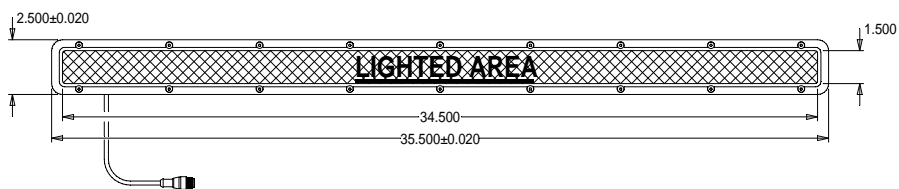

TOP VIEW

BOTTOM VIEW

SIDE VIEW

**LL134.5 MOUNT SPECIFICATIONS**

**WARNING!!!**

USE ONLY SPECTRUM ILLUMINATION LDM ADAPTER. DO NOT CONNECT LIGHT TO 24VDC DIRECTLY. FAILURE TO FOLLOW THESE DIRECTIONS WILL RESULT IN PREMATURE LED FAILURE AND VOID THE WARRANTY.