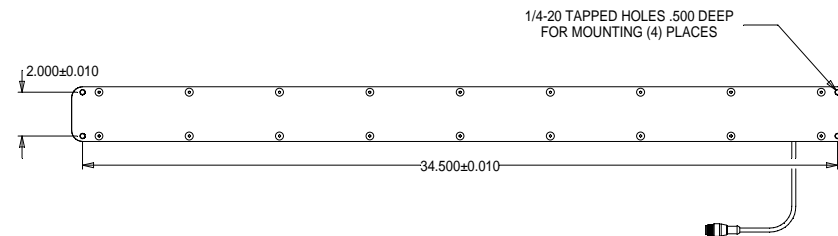

TOP VIEW

BOTTOM VIEW

SIDE VIEW

**LL134.5 MOUNT SPECIFICATIONS**

**WARNING!!!**

USE ONLY SPECTRUM ILLUMINATION LDM ADAPTER. DO NOT CONNECT LIGHT TO 24VDC DIRECTLY. FAILURE TO FOLLOW THESE DIRECTIONS WILL RESULT IN PREMATURE LED FAILURE AND VOID THE WARRANTY.