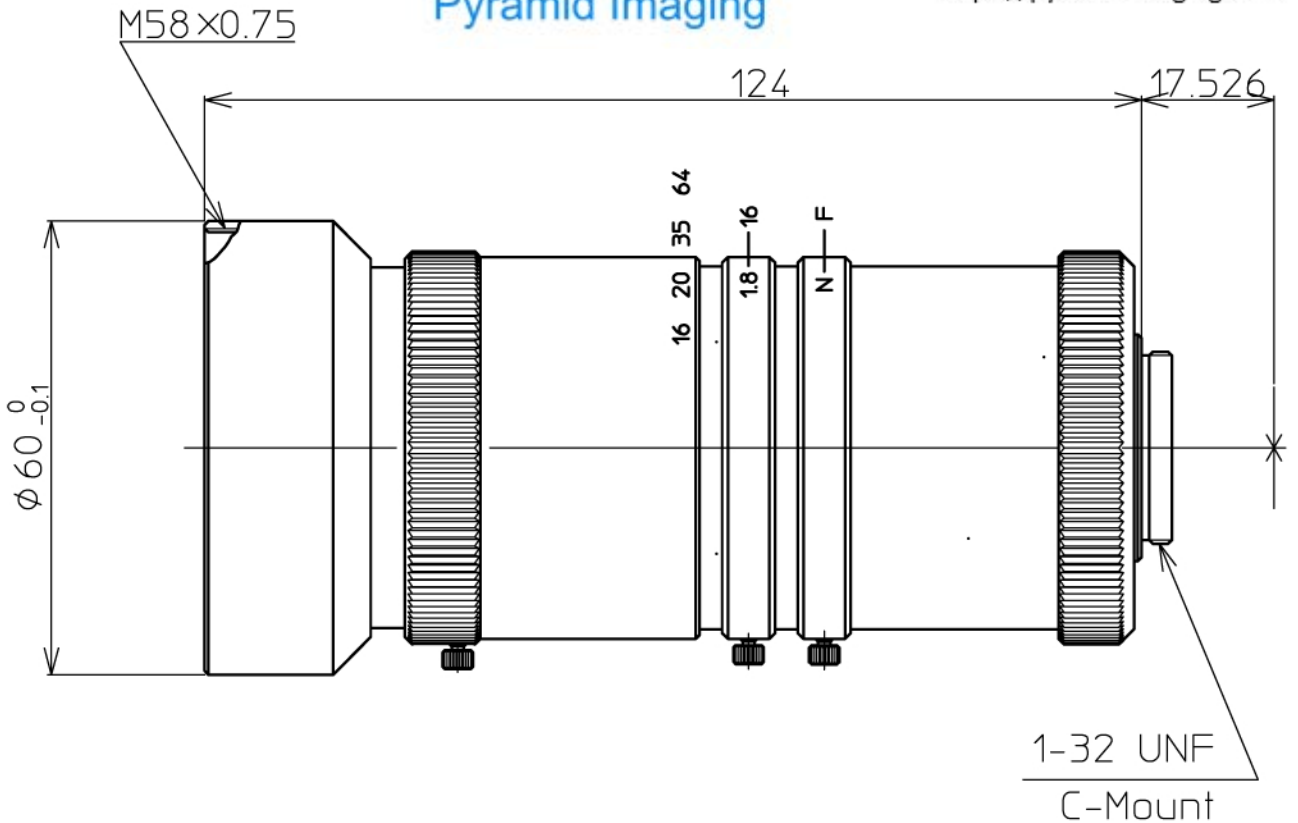

Pyramid Imaging

945 East 11th Avenue Tampa, FL 33605

Phone: (813) 984-0125

Contact: Sales@pyramidimaging.com

https://pyramidimaging.com

1 INCH MEGA VARIFOCAL LENS	
FOCAL LENGTH	f=16~64 mm
MAX. DIAMETER (RATIO)	F:1.8~F1.9
IRIS RANGE	F1.8~F16
MINIMUM FOCUS DISTANCE	1m
FLANGE BACK	17.526mm in air
DISTORTION (TV)	W:-3.4% T:0.2%
FILTER SCREW SIZE	M58 x 0.75
FRONT/REAR EFFECTIVE DIA.	$\phi 55.2$ $\phi 24.2$
MOUNT	C-MOUNT
10.FIELD ANGLE	DIA. W 57.9° T 14.6°
	HOR. 45.9° 11.7°
	VER. 34.2° 8.8°
WEIGHT	370 g

		尺 度	1/1	承 認	製 図
		機 種 名	LMVZ166HC		
		機 種 番	1" F1.8/16-64mm		
07.1.17	作成年月日				