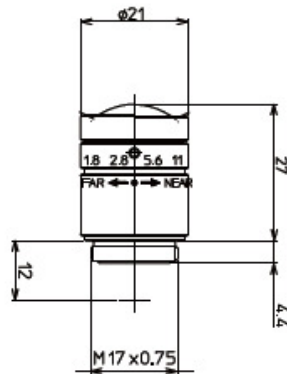

NF MOUNT

◆ Introducing the new lineup of megapixel NF mount lens. The compact body and high resolution design will maximize the performance of NF mount camera.

NEW LM3NF

Model	LM3NF	
Focal length (mm)	2.7	
Image size (mm)	1/3" (Φ6)	
Iris range (F-stop)	F1.8~16	
Angle of view (degree)	VER.	75.5°
	HOR.	100.8°
	DIA.	125.9°
Distortion (TV)	-7.3%	
Shooting range at M.O.D. (mm)	VER.	164
	HOR.	256
	DIA.	412
Minimum focus distance (m)	0.1	
Flange back in air (mm)	12	
Back focus in air (mm)	7.83	
Filter screw size	-	
Front/Rear effective DIA. (mm)	F Φ16.2 R Φ8.4	
Mount	NF-mount	
Exit pupil (mm)	-17.9	
Weight (g)	26	
Temperature range	-10°C~+45°C	