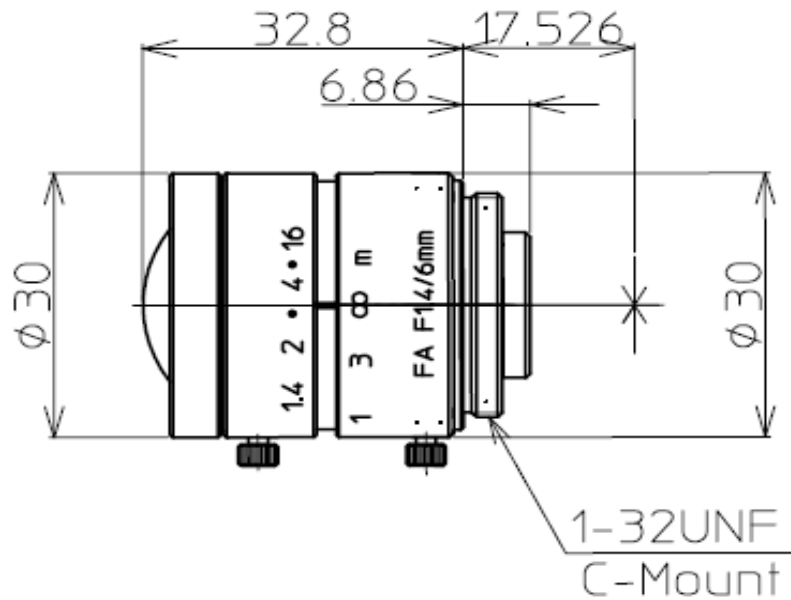

LM6JC

Model	LM6JC
Focal Length (mm)	6
Image Size (mm)	2/3" ($\varnothing 11$)
Iris Range (F-Stop)	F1.4~F16
Focusing Range (m)	0.1~ ∞
Shooting Range at M.O.D.	367 (H) X 251 (V)
Angle of View (degrees)	81.9X61.2
View (degrees)	59.4X44.5
View (degrees)	44.5X33.3
Resolution (Center, Corner)	100lp/mm, 60lp/mm
Distortion (TV)	-10.7%
Flange Back in Air (mm)	17.526
Back Focus in Air (mm)	11.3
Front/Rear Effective Dia.	$\varnothing 21.5$ mm $\varnothing 11.0$ mm
Mount	C-Mount
Exit Pupil (mm)	-30.2
Filter Size (mm)	—
Size (mm)	$\varnothing 30$ X32.8
Weight (g)	63
Temperature Range	-10°C ~ 45°C