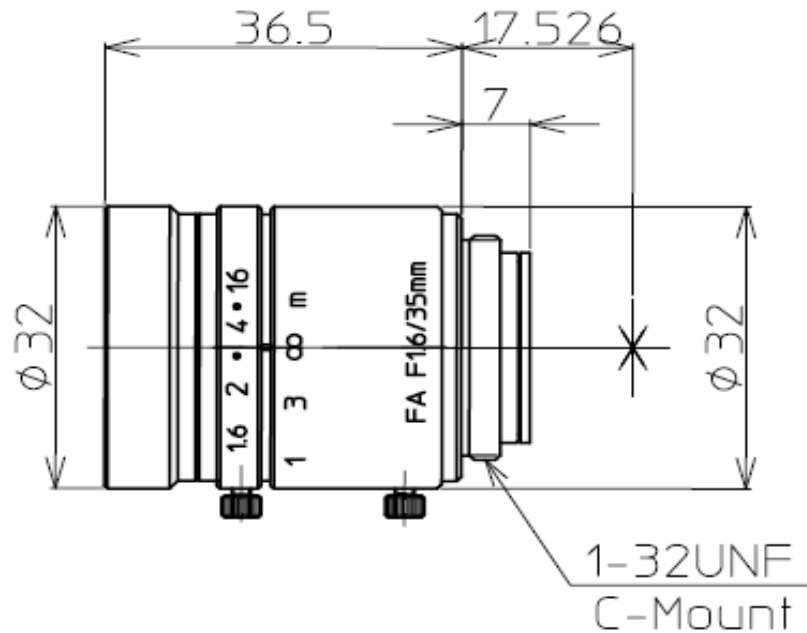

LM35JC

Model	LM35JC
Focal Length (mm)	35
Image Size (mm)	2/3" ($\phi 11$)
Iris Range (F-Stop)	F1.6~F16
Focusing Range (m)	0.35~ ∞
Shooting Range at M.O.D.	126.6 (H) X 94.7 (V)
Angle of View	14.4X10.8
(degrees) 2/3"	
1/2"	10.5X7.9
1/3"	7.9X5.9
Resolution (Center, Corner)	100lp/mm, 60lp/mm
Distortion (TV)	-0.2%
Flange Back in Air (mm)	17.526
Back Focus in Air (mm)	14.9
Front/Rear Effective Dia.	$\phi 21.7$ mm $\phi 12.9$ mm
Mount	C-Mount
Exit Pupil (mm)	-40.6
Filter Size (mm)	M30.5XP0.5
Size (mm)	$\phi 32$ X36.5
Weight (g)	85
Temperature Range	-10°C ~ 45°C