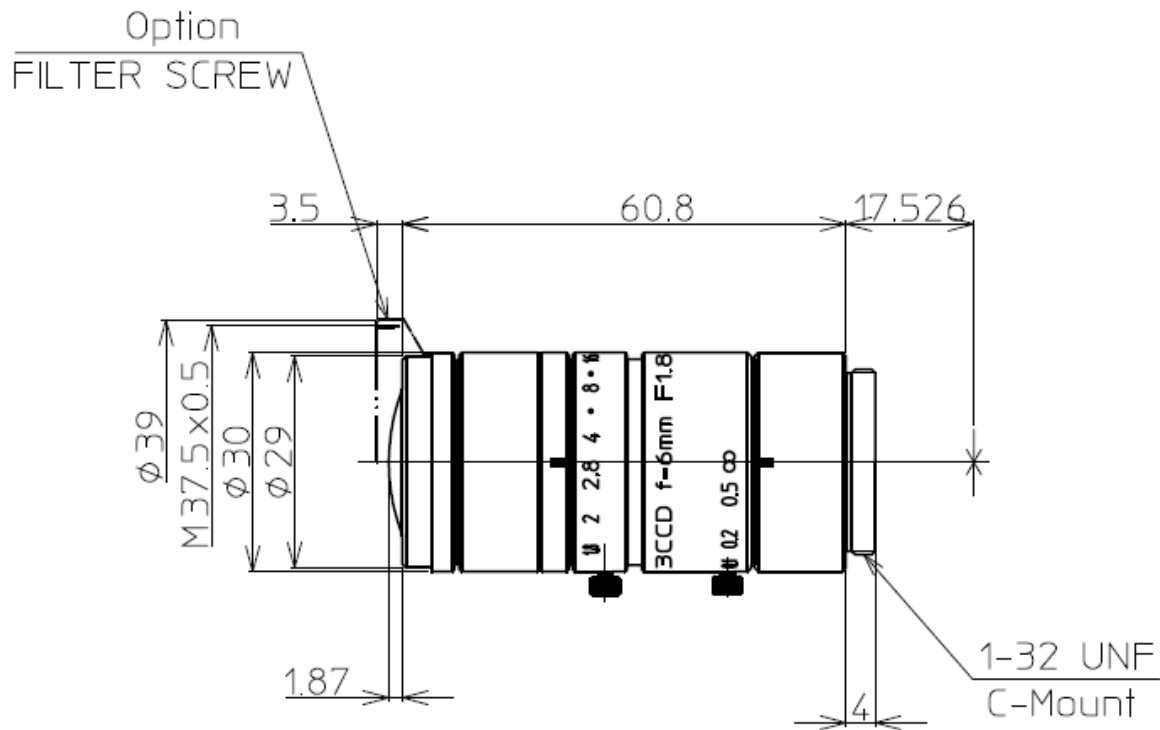

# Model: LM6NC3

945 East 11<sup>th</sup> Avenue Tampa, FL 33605

Phone: (813) 984-0125

Contact: Sales@pyramidimaging.com

<https://pyramidimaging.com>

1/2" 1.8/6mm 3CCD		1/3"
FOCAL LENGTH	f=6.0mm	
MAX. DIAMETER (RATIO)	F=1:1.8~16	
PICTURE SIZE	6.4x4.8mm	4.8x3.6
ANGLE	VER. ANGLE	44.9°
	HOR. ANGLE	58.8°
	DIA. ANGLE	71.6°
DISTORTION (TV)	-2.1%	-1.4%
MINIMUM FOCUS DISTANCE	0.1m	
FLANGE BACK	17.526 mm	in air
BACK FOCUS	15.2mm	in air
FILTER SCREW SIZE	Option	M37.5x0.5
FRONT/REAR EFFECTIVE DIA.	φ24.0mm	φ13.2mm
MOUNT	C-MOUNT	
EXIT PUPIL	613mm	
TEMPERATURE RANGE	-10~+45° C	
STORNG TEMPERATURE RANGE	-40~+60° C	
RESOLUTION	120 LP/mm, 100 LP/mm	