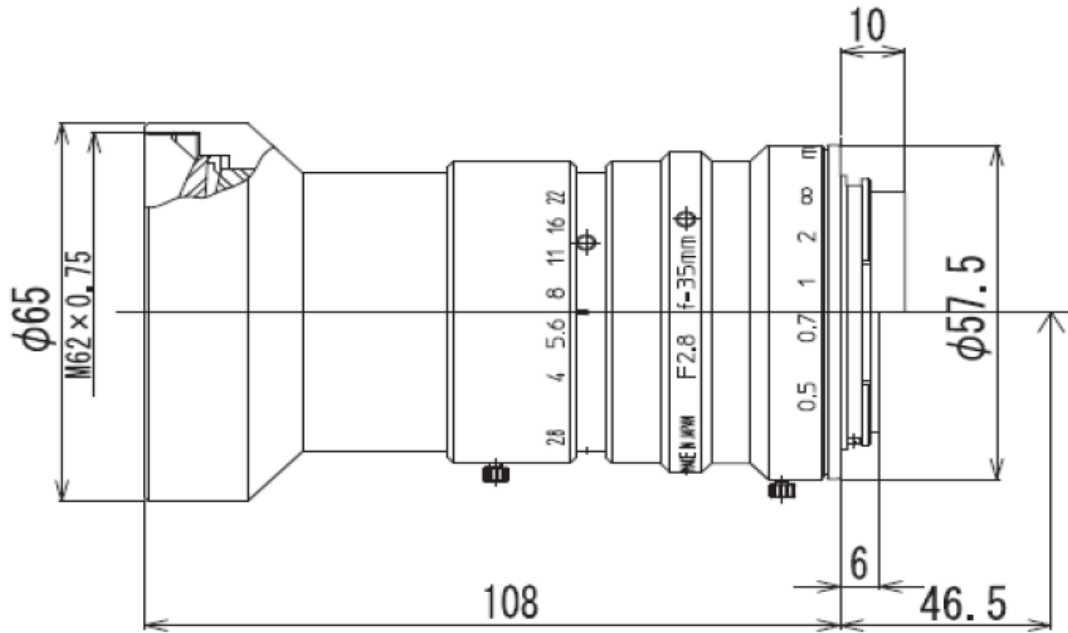

LM35CLS

Model	LM35CLS
Description	3CCD Color Line Scan Lens
Focal Length (mm)	35
Image Size (mm)	$\phi 30$
Iris Range (F-Stop)	F2.8~F22
Focusing Range (m)	0.5~ ∞
Iris Control	Manual
Focus Control	Manual
Distortion (TV)	0.06%
Flange Back in Air (mm)	46.5
Mount	F-Mount
Filter Size (mm)	M62XP0.75
Size (mm)	$\phi 65 \times 108$
Weight (g)	480