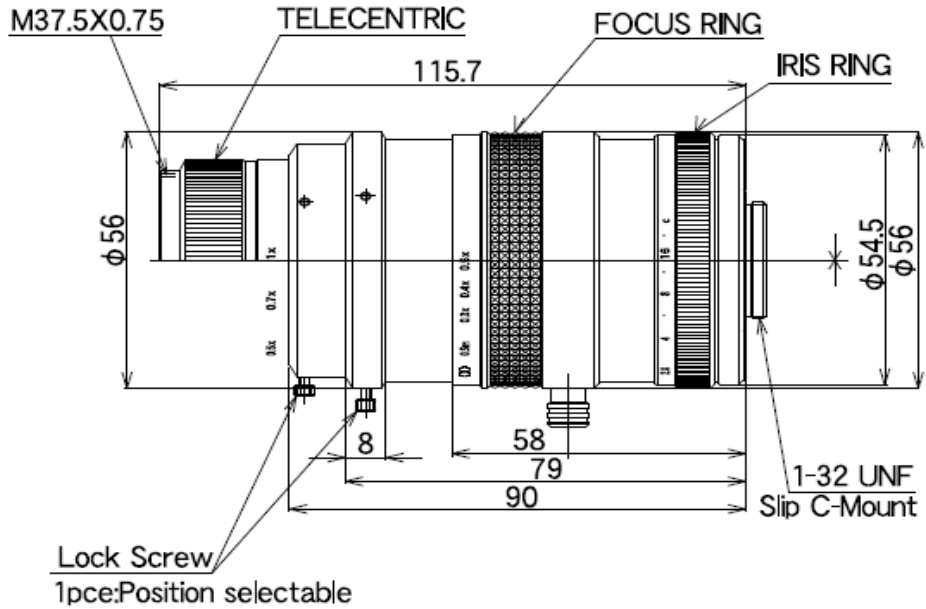

LM50TC

Model	LM50TC
Focal Length (mm)	50
Image Size (mm)	2/3" ($\phi 11$)
Focusing Range (m)	F2.8~Close
Iris Control	Manual
Focus Control	Manual
Magnification	0.5X~1.0X
Angle of View (degrees)	10X7.5
	7.3X 5.5
	5.5X4.1
Corner Brightness	97%
Distortion (TV)	0.1% (1.0X)
	-0.3% (0.5X)
Back Focus in Air (mm)	22
Mount	C-Mount
Filter Size (mm)	M37.5XP0.5
Weight (g)	317
Temperature Range	-10°C ~ 45°C