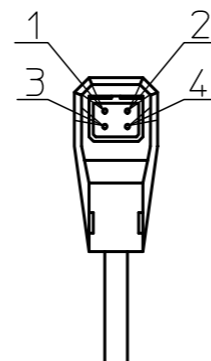

		1/2"		1/3"	
USE	FOR 1/1.8", 1/2", 1/3" MEGA CAMERA				
FOCAL LENGTH	f=12~360mm				
IRIS RANGE	F=2.6~360				
IMAGE SIZE	5.4x7.2mm (φ9)		4.8x6.4mm (φ8)		3.6x4.8mm (φ6)
FIELD ANGLE	DIA.	(w) 40.8° (T) 1.46°	(w) 36.5° (T) 1.30°	(w) 27.6° (T) 0.98°	
	HOR.	(w) 32.9° (T) 1.17°	(w) 29.4° (T) 1.05°	(w) 22.1° (T) 0.79°	
	VER.	(w) 24.8° (T) 0.88°	(w) 22.1° (T) 0.79°	(w) 16.6° (T) 0.59°	
FOCUS RANGE	∞~1.8m				
FIELD OF VIEW AT M.O.D.	DIA.	(w)1252mm (T) 43.6mm	(w) 1113mm (T) 38.8mm	(w) 833mm (T) 29.3mm	
	HOR.	(w)1001mm (T) 35.0mm	(w) 889mm (T) 31.2mm	(w) 666mm (T) 23.4mm	
	VER.	(w) 749mm (T) 26.4mm	(w) 666mm (T) 23.4mm	(w) 499mm (T) 17.6mm	
FLANGE BACK	17.526mm in air				
BACK FOCUS	24.5mm in air				
DISTORTION (TV)	(w) -0.6% (T) 0.38%	(w) -0.5% (T) 0.26%	(w) -0.3% (T) 0.15%		
CREAR APERTURE	FRONT φ81mm		REAR φ18mm		
EXIT PUPIL POSITION	-136.4mm				
WEIGHT	1700g				

DC (DIRECT CONTROL)

DRIVE COIL	RESISTOR	190 Ω (20°)
	COLOR	RED(+) 3pin BLACK 4pin
BRAKE COIL	RESISTOR	1150 Ω (20°)
	COLOR	YELLOW(+) 2pin GREEN 1pin
DRIVE VOLT.	OPEN	LESS THAN +4V
	CLOSE	OVER THAN 0V W/CLOSING SPRING

MOTOR CABLE

- (+) GREEN FOCUS NEAR
- (+) BLACK FOCUS FAR
- (+) YELLOW ZOOM IN
- (+) RED ZOOM OUT

		尺度	1/1	承認	八木	製	富永
		機種名	1/1.8" 12-360mm/F2.6				
09.07.07	作成年月日	機種番	LMZ1236				