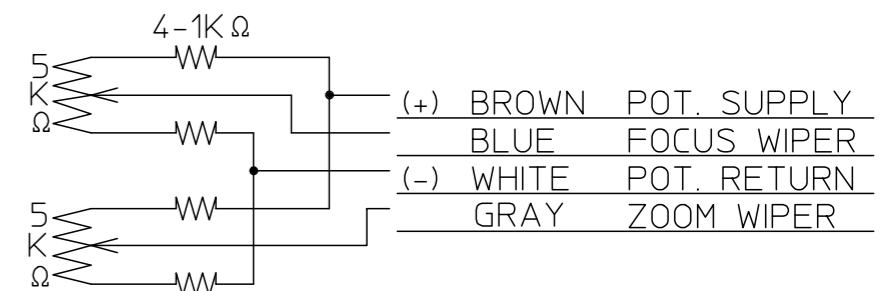

尺度	1/1	承認	八木	製	富永
		機種名	1/1.8" 12-360mm/F2.6				
09.07.07	作成年月日	機種番	LMZ1236