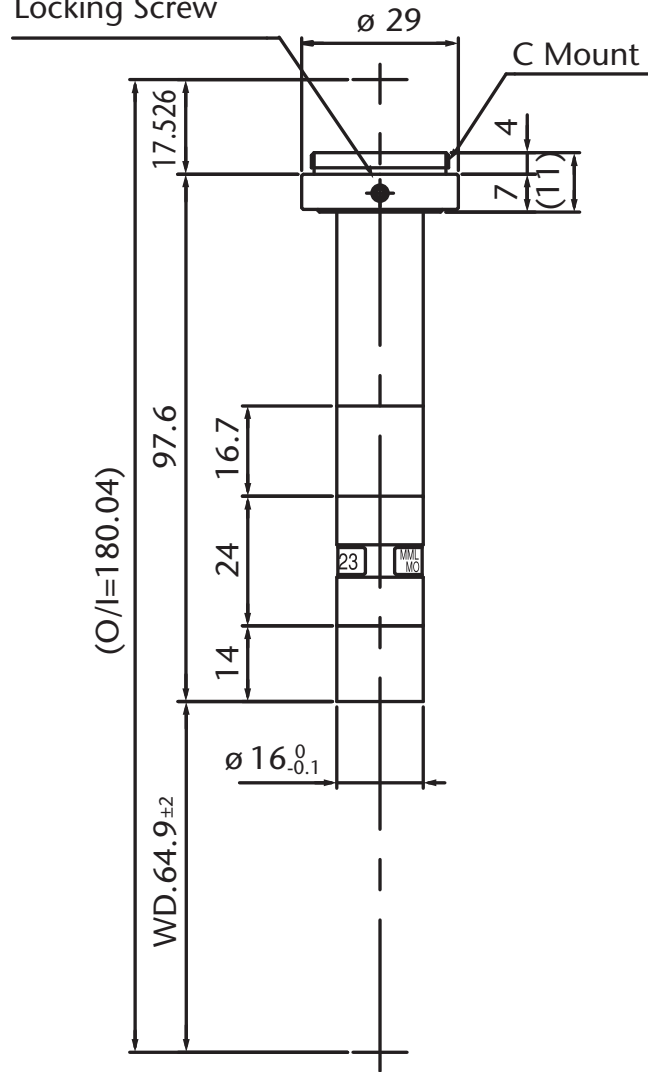

Pyramid Imaging

945 East 11th Avenue Tampa, FL 33605
sales@pyramidimaging.com
www.pyramidimaging.com
813-786-3785

3-M3x3 Hexagonal
Socket Head
Locking Screw

Model Name : MML8-ST65S
SCHOTT MORITEX Corporation