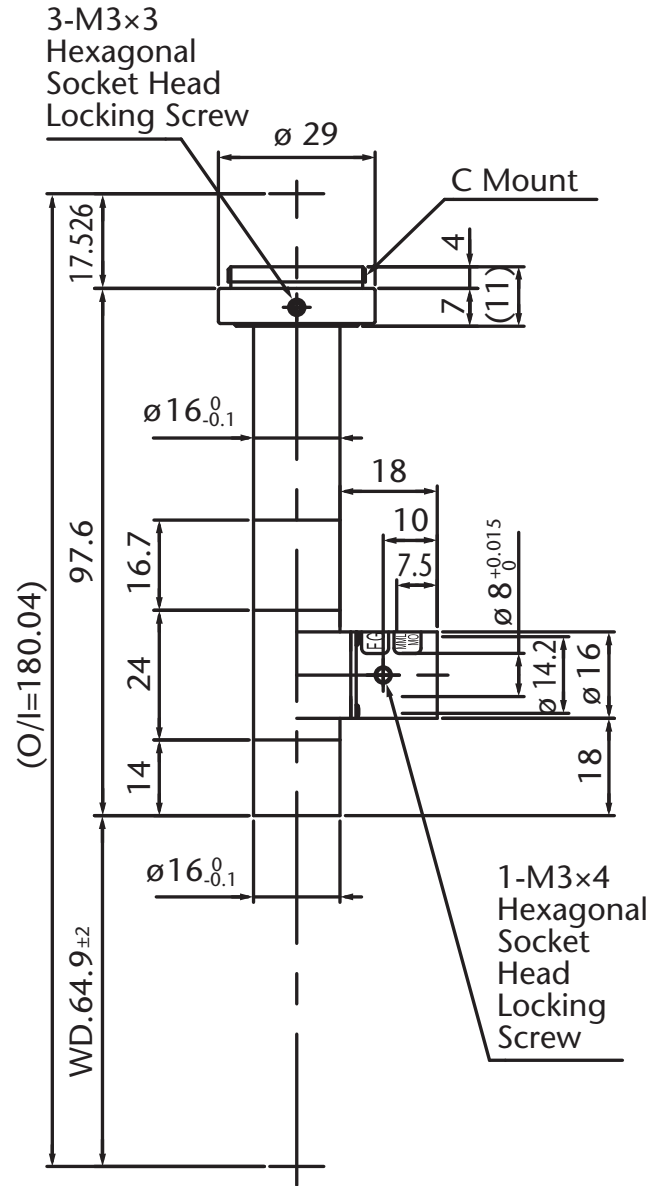

Pyramid Imaging

945 East 11th Avenue Tampa, FL 33605
sales@pyramidimaging.com
www.pyramidimaging.com
813-786-3785

Model Name : MML8-ST65DS
SCHOTT MORITEX Corporation