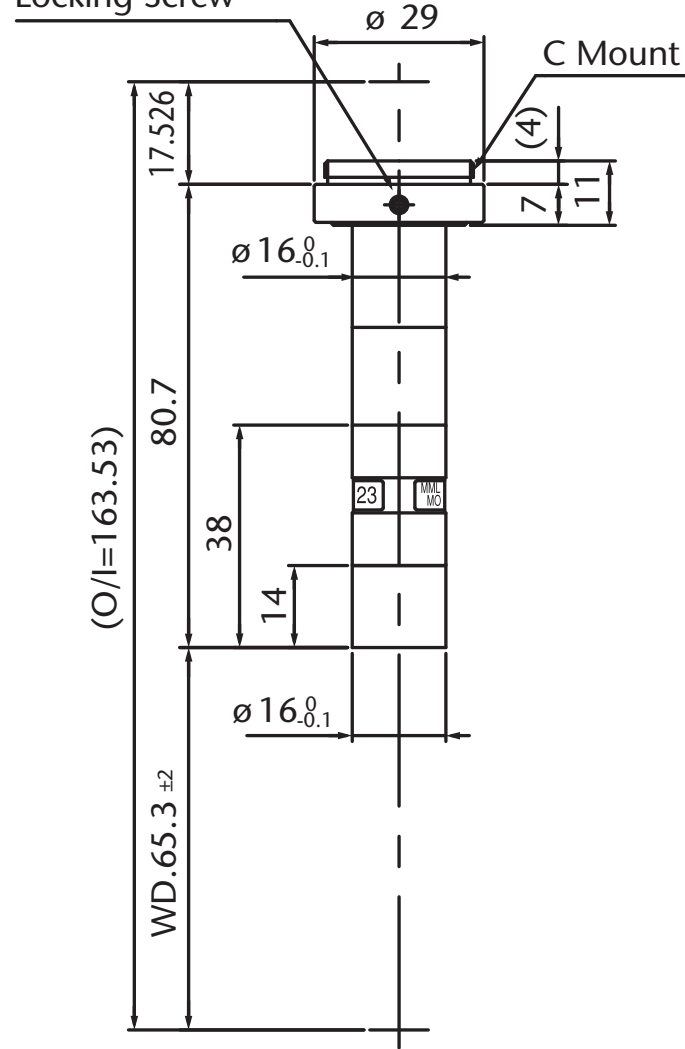

Pyramid Imaging

945 East 11th Avenue Tampa, FL 33605
sales@pyramidimaging.com
www.pyramidimaging.com
813-786-3785

3-M3×3 Hexagonal
Socket Head
Locking Screw

Model Name : MML6-ST65S
SCHOTT MORITEX Corporation