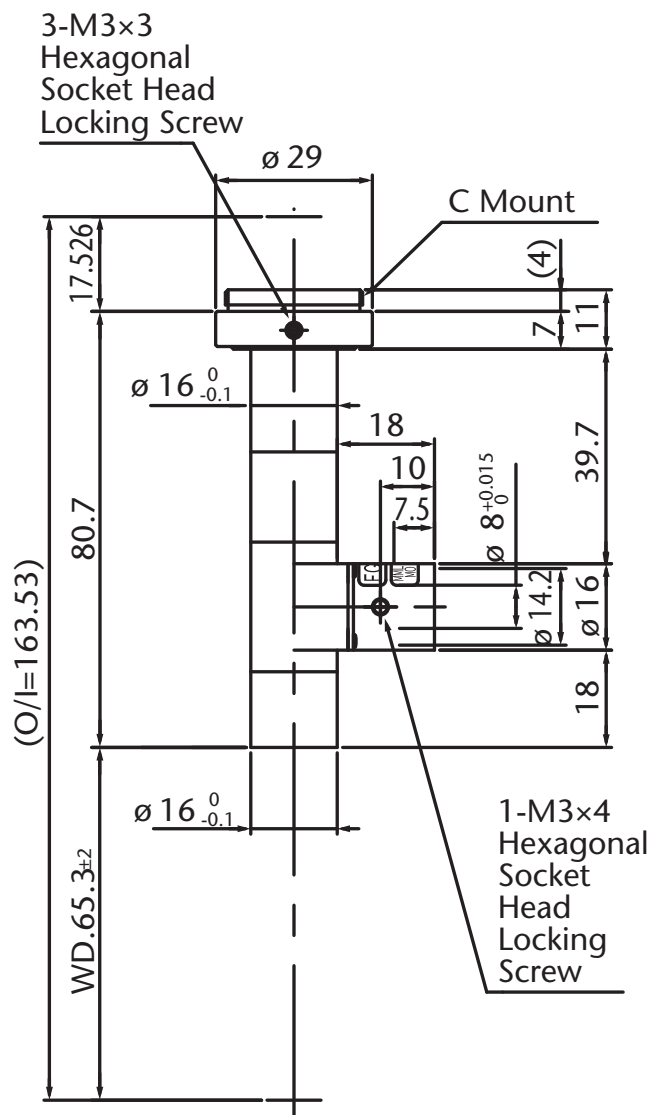

Pyramid Imaging

945 East 11th Avenue Tampa, FL 33605

sales@pyramidimaging.com

www.pyramidimaging.com

813-786-3785

Model Name : MML6-ST65DS
SCHOTT MORITEX Corporation