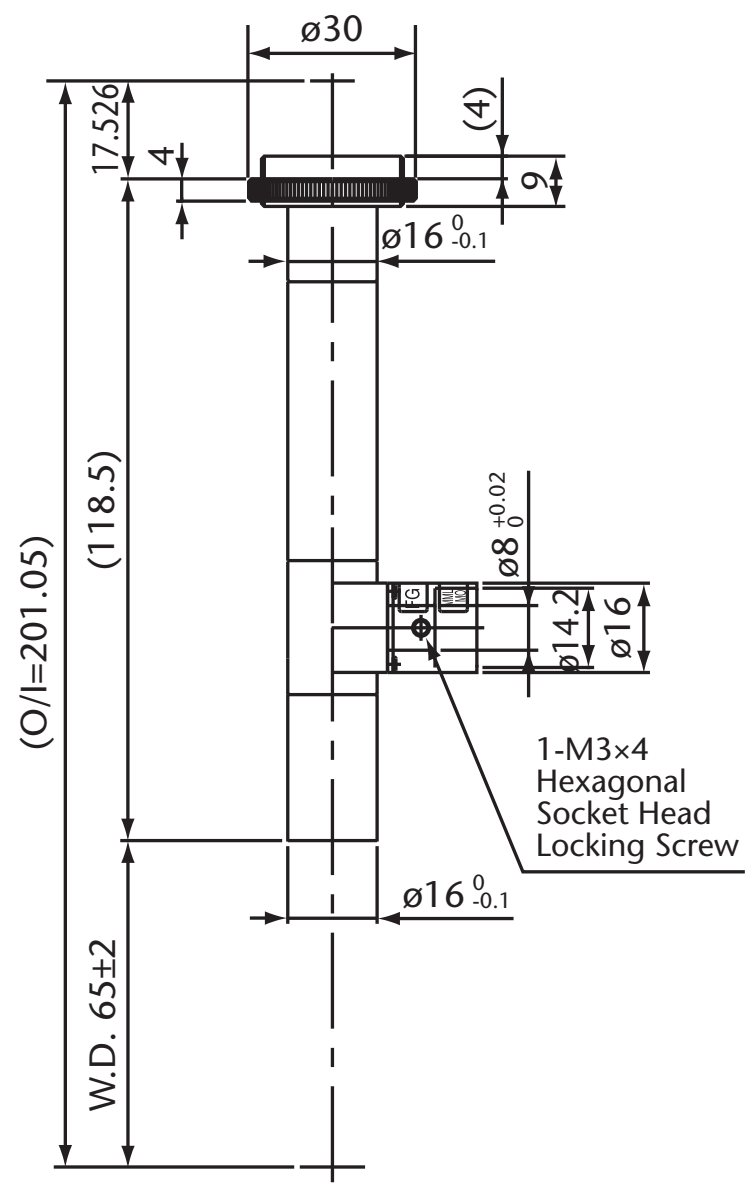

Pyramid Imaging

945 East 11th Avenue Tampa, FL 33605
sales@pyramidimaging.com
www.pyramidimaging.com
813-786-3785

Model Name : MML6-ST65D
SCHOTT MORITEX Corporation