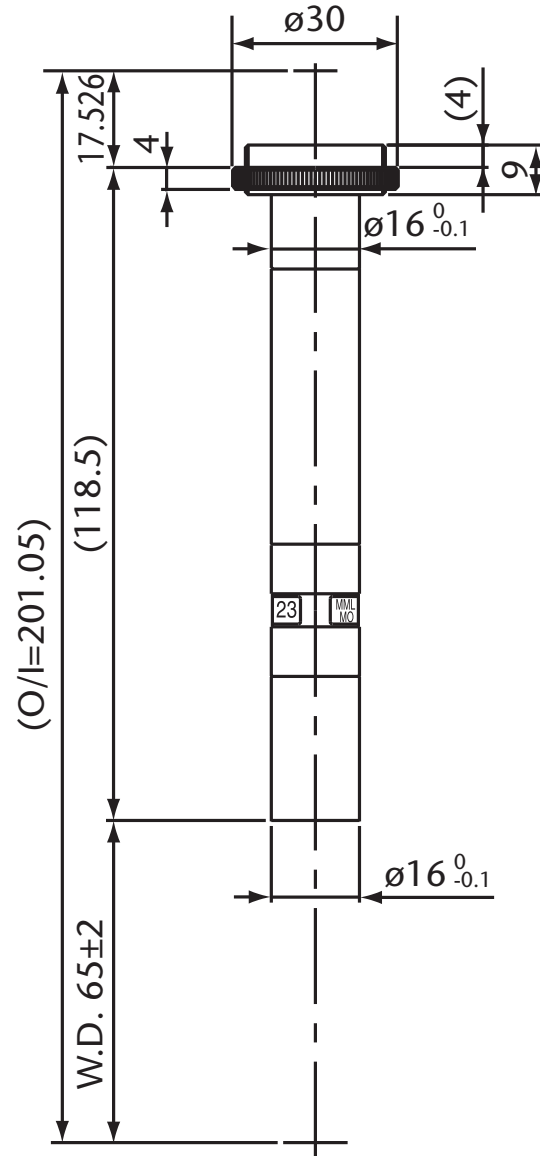

# Pyramid Imaging

945 East 11th Avenue Tampa, FL 33605  
sales@pyramidimaging.com  
www.pyramidimaging.com  
813-786-3785

Model Name : MML6-ST65  
SCHOTT MORITEX Corporation