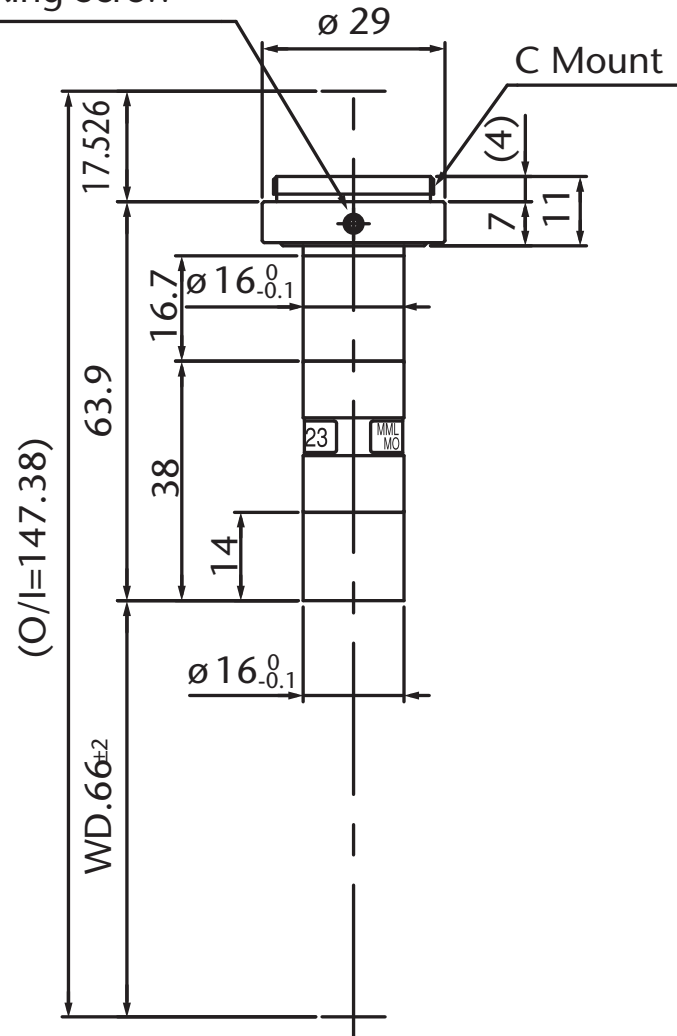

Pyramid Imaging

945 East 11th Avenue Tampa, FL 33605

sales@pyramidimaging.com

www.pyramidimaging.com

813-786-3785

3-M3×3 Hexagonal
Socket Head
Locking Screw

Model Name : MML4-ST65S
SCHOTT MORITEX Corporation