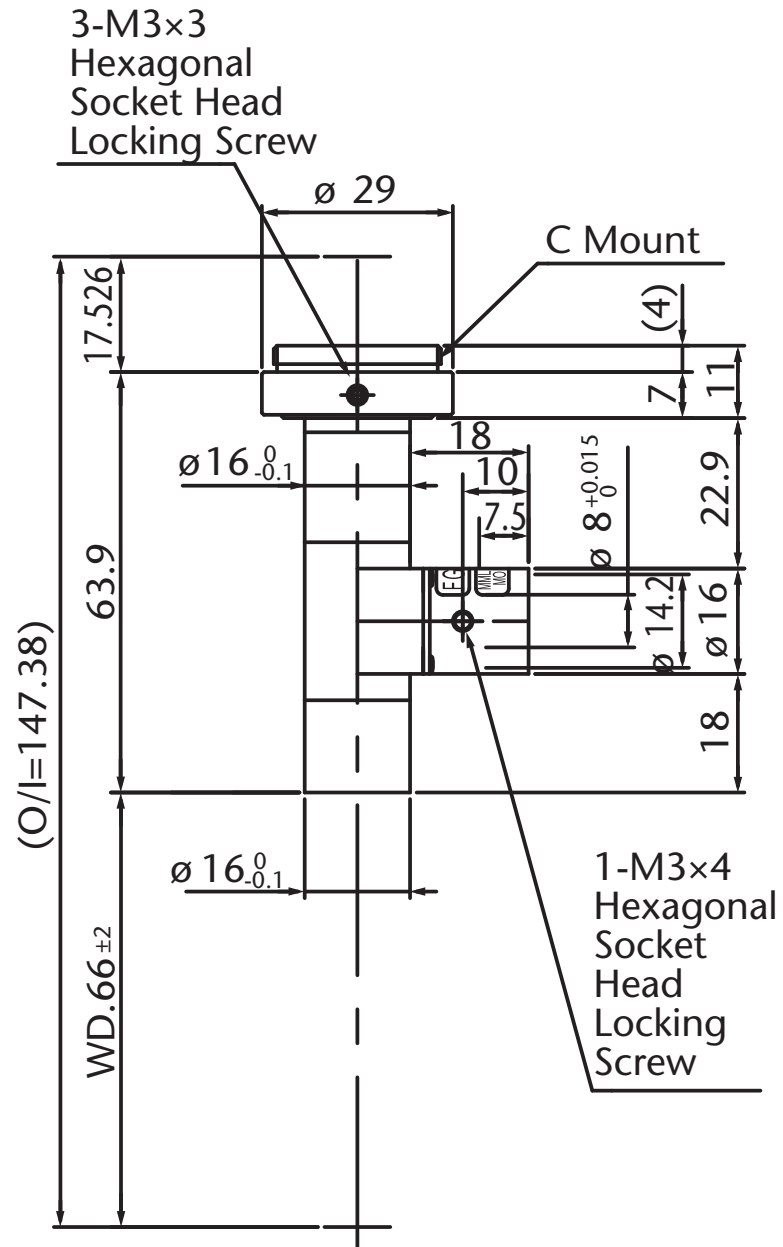

Pyramid Imaging

945 East 11th Avenue Tampa, FL 33605  
sales@pyramidimaging.com  
www.pyramidimaging.com  
813-786-3785

Model Name : MML4-ST65DS  
SCHOTT MORITEX Corporation