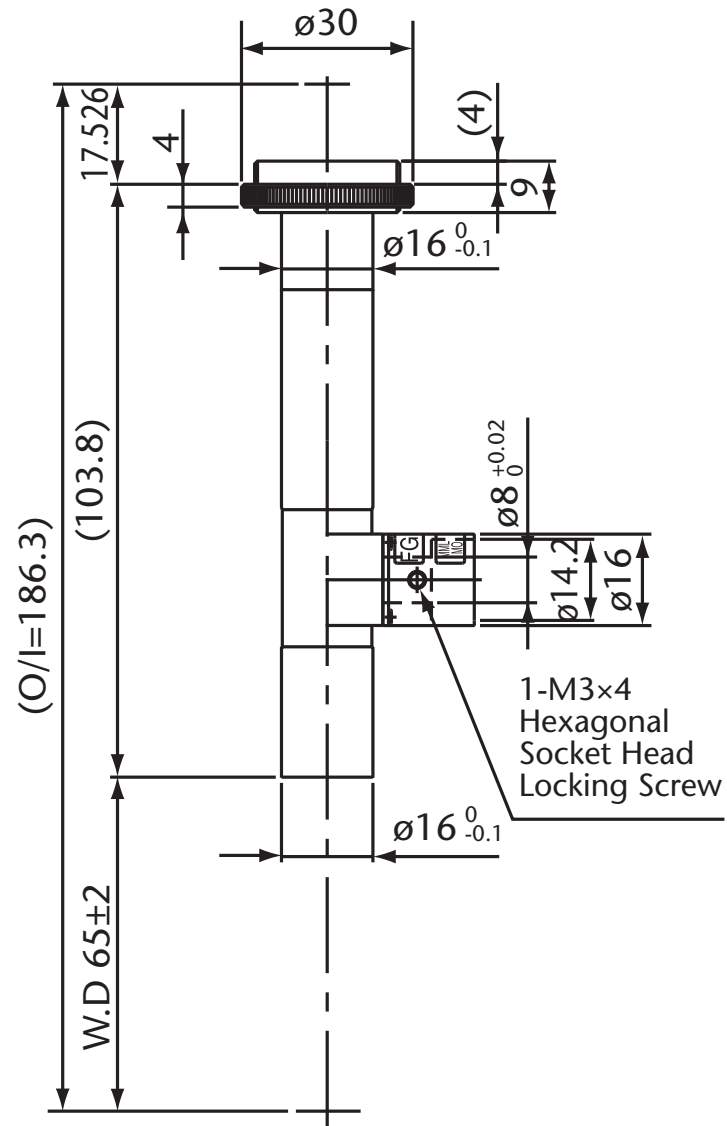

Pyramid Imaging

945 East 11th Avenue Tampa, FL 33605  
sales@pyramidimaging.com  
www.pyramidimaging.com  
813-786-3785

Model Name : MML4-ST65D  
SCHOTT MORITEX Corporation