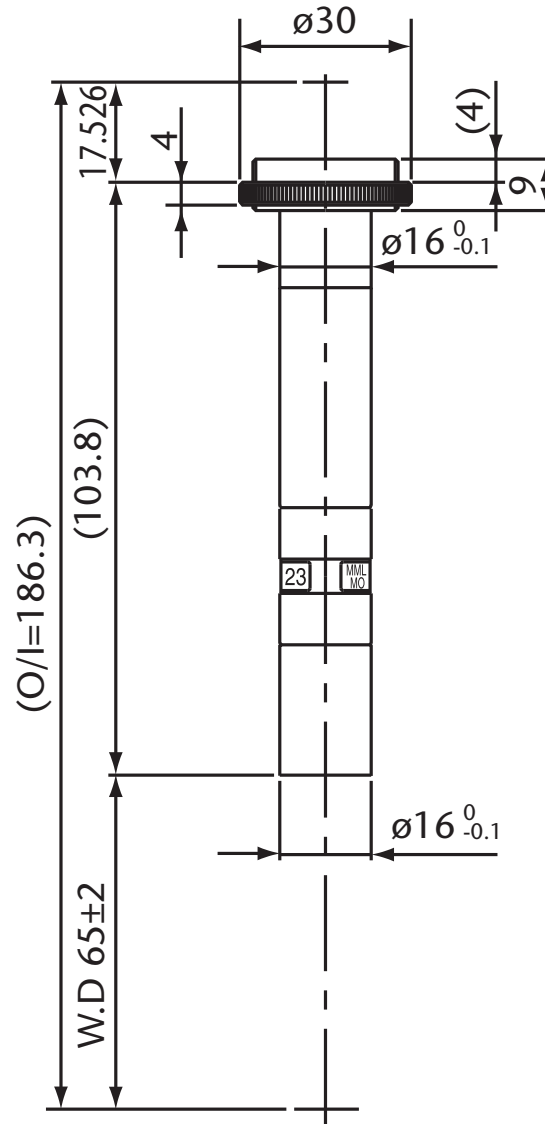

Pyramid Imaging

945 East 11th Avenue Tampa, FL 33605
sales@pyramidimaging.com
www.pyramidimaging.com
813-786-3785

Model Name : MML4-ST65
SCHOTT MORITEX Corporation