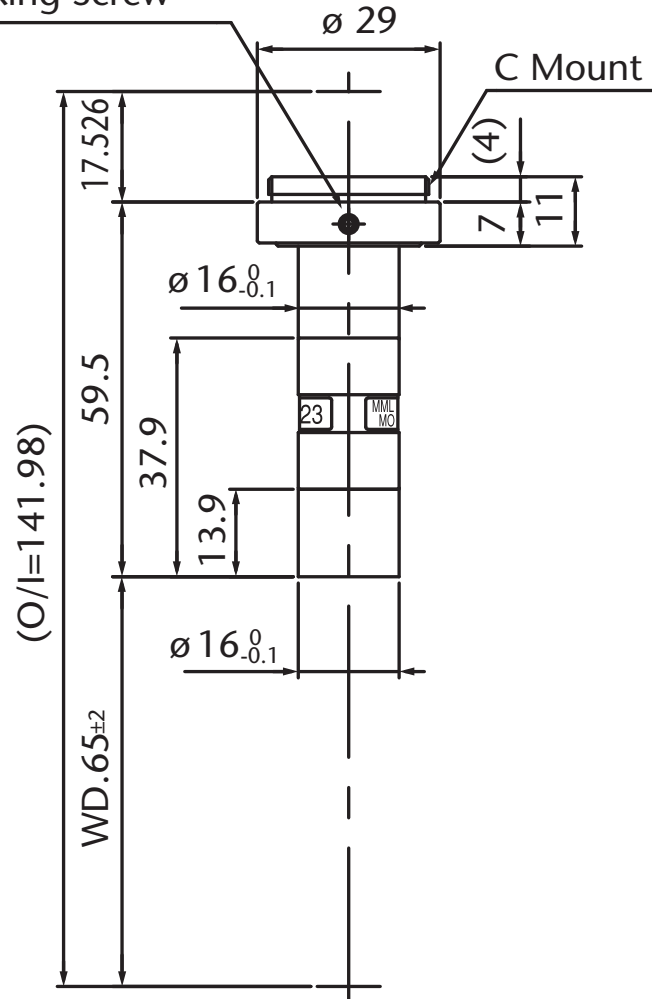

Pyramid Imaging

945 East 11th Avenue Tampa, FL 33605
sales@pyramidimaging.com
www.pyramidimaging.com
813-786-3785

3-M3x3 Hexagonal Socket Head Locking Screw

Model Name : MML3-ST65S
SCHOTT MORITEX Corporation