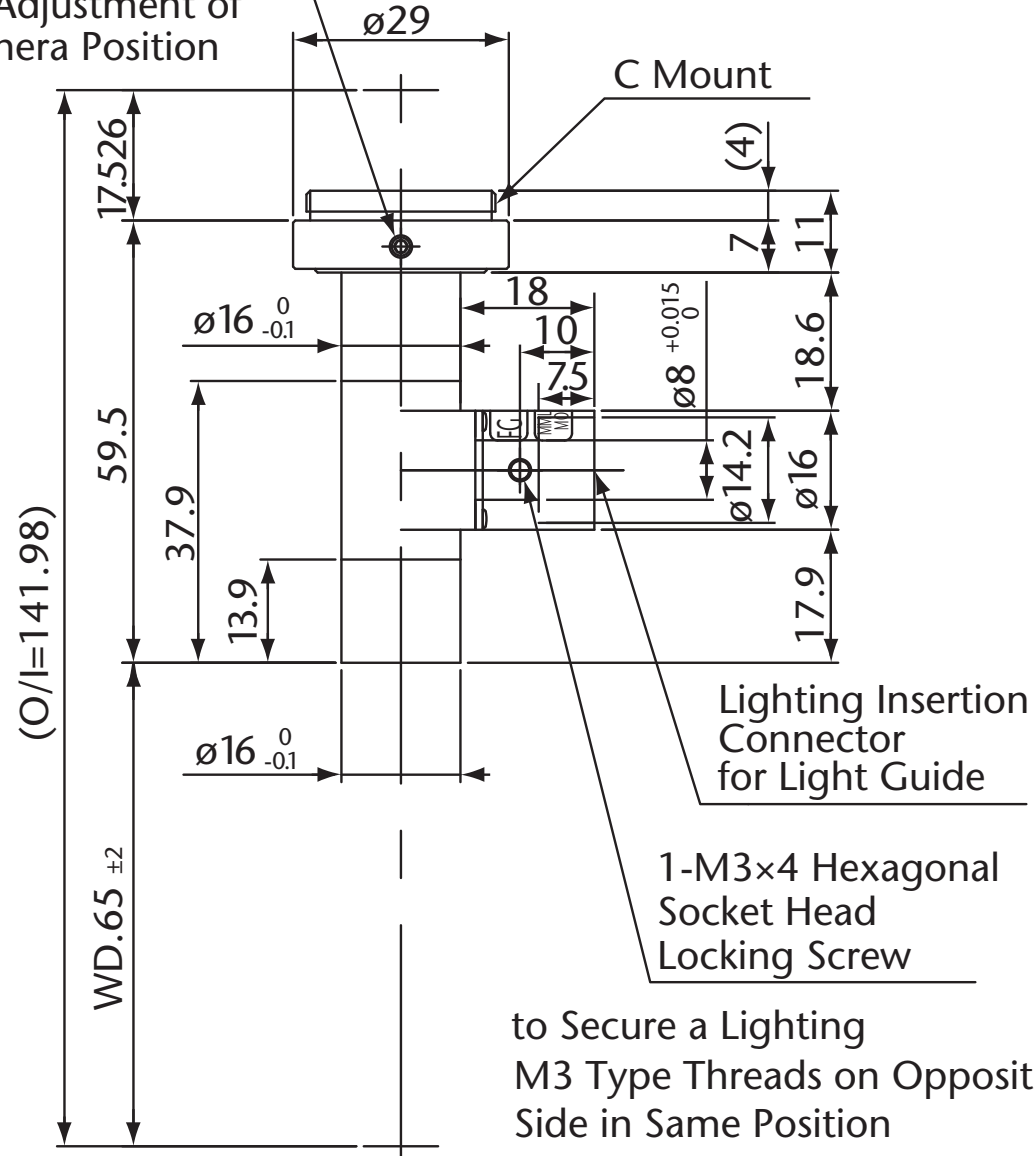

Pyramid Imaging

945 East 11th Avenue Tampa, FL 33605  
sales@pyramidimaging.com  
www.pyramidimaging.com  
813-786-3785

3-M3×3 Hexagonal  
Socket Head Locking Screw  
for Adjustment of  
Camera Position

to Secure a Lighting  
M3 Type Threads on Opposite  
Side in Same Position

Model Name : MML3-ST65DS  
SCHOTT MORITEX Corporation