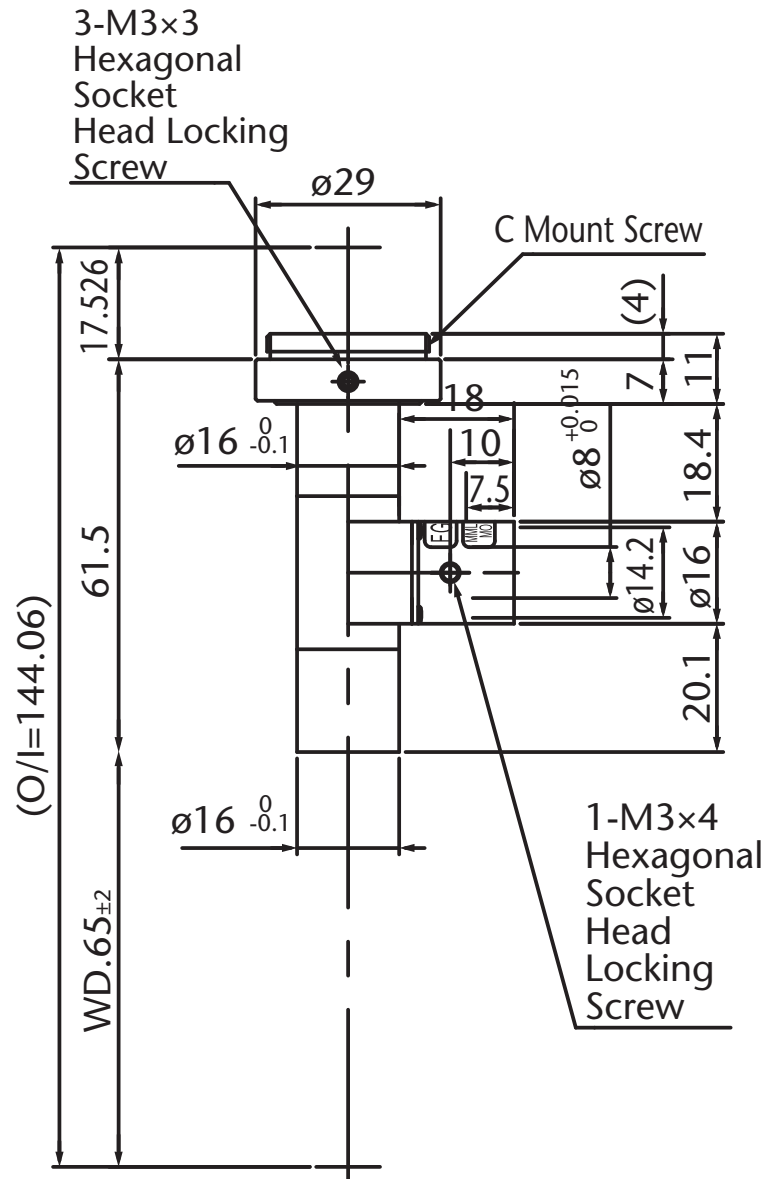

Pyramid Imaging

945 East 11th Avenue Tampa, FL 33605
sales@pyramidimaging.com
www.pyramidimaging.com
813-786-3785

Model Name : MML2-ST65DS
SCHOTT MORITEX Corporation