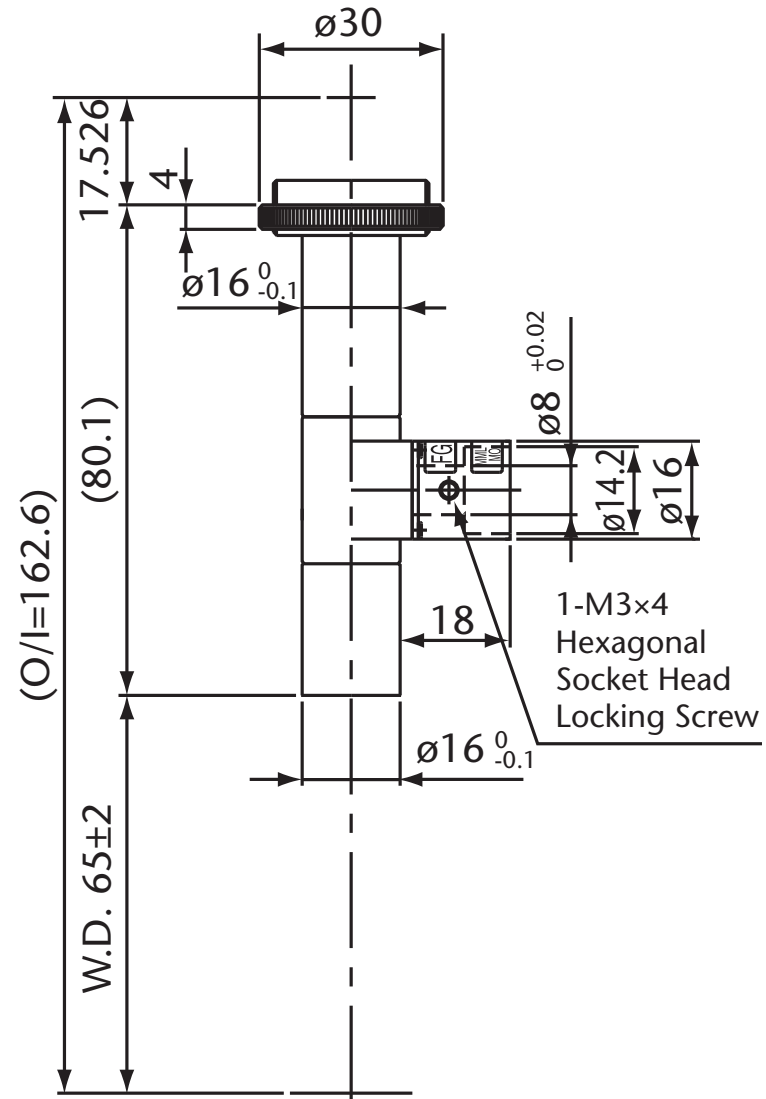

Pyramid Imaging

945 East 11th Avenue Tampa, FL 33605
sales@pyramidimaging.com
www.pyramidimaging.com
813-786-3785

Model Name : MML2-ST65D
SCHOTT MORITEX Corporation