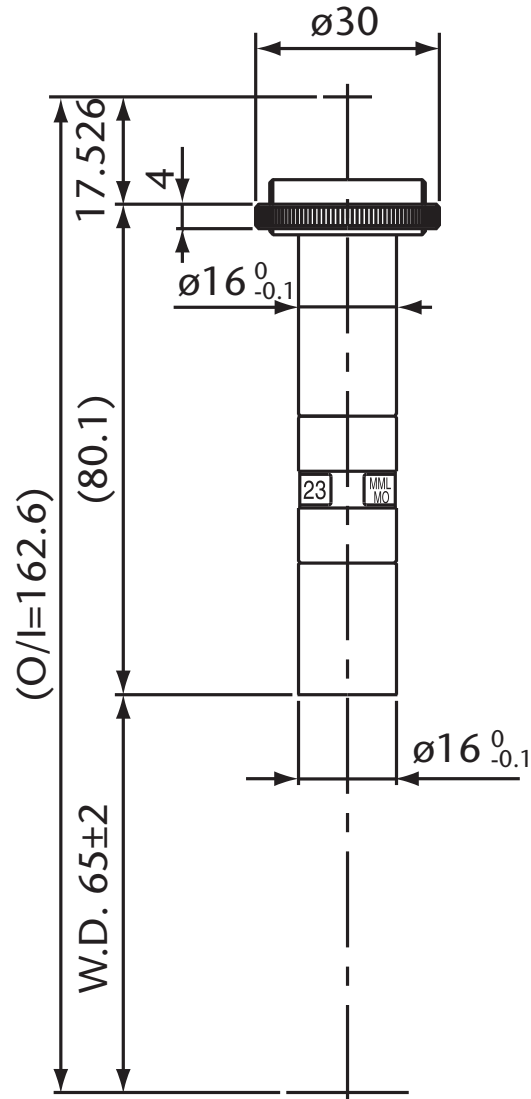

Pyramid Imaging

945 East 11th Avenue Tampa, FL 33605
sales@pyramidimaging.com
www.pyramidimaging.com
813-786-3785

Model Name : MML2-ST65
SCHOTT MORITEX Corporation