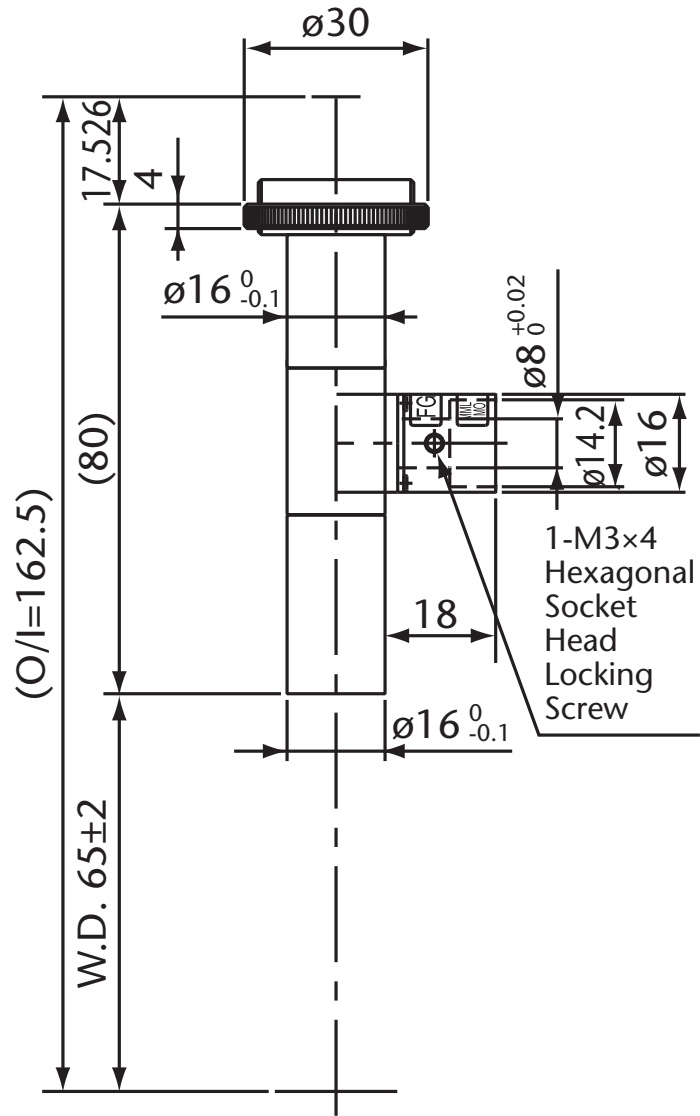

Pyramid Imaging

945 East 11th Avenue Tampa, FL 33605
sales@pyramidimaging.com
www.pyramidimaging.com
813-786-3785

Model Name : MML1-ST65D
SCHOTT MORITEX Corporation