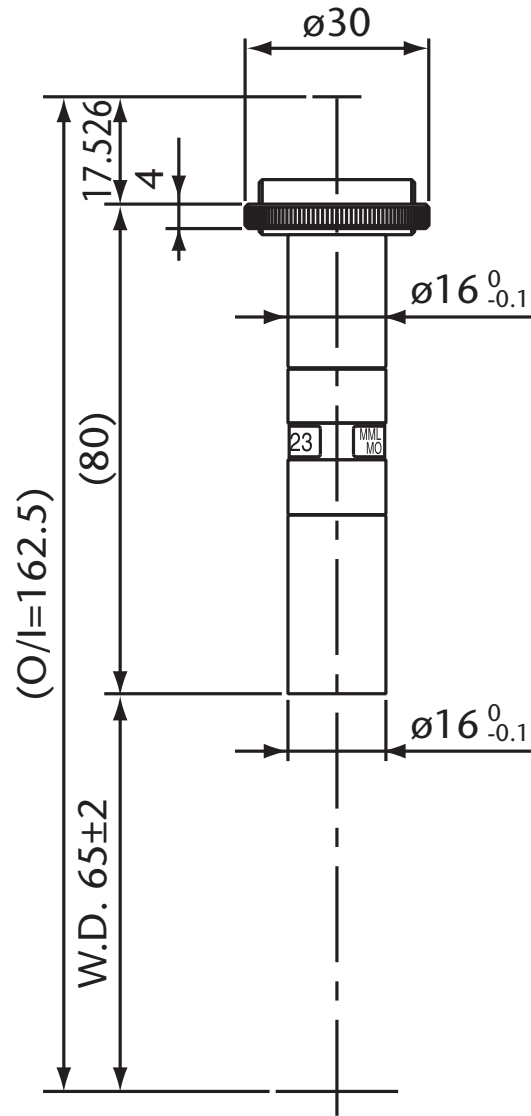

Pyramid Imaging

945 East 11th Avenue Tampa, FL 33605
sales@pyramidimaging.com
www.pyramidimaging.com
813-786-3785

Model Name : MML1-ST65
SCHOTT MORITEX Corporation