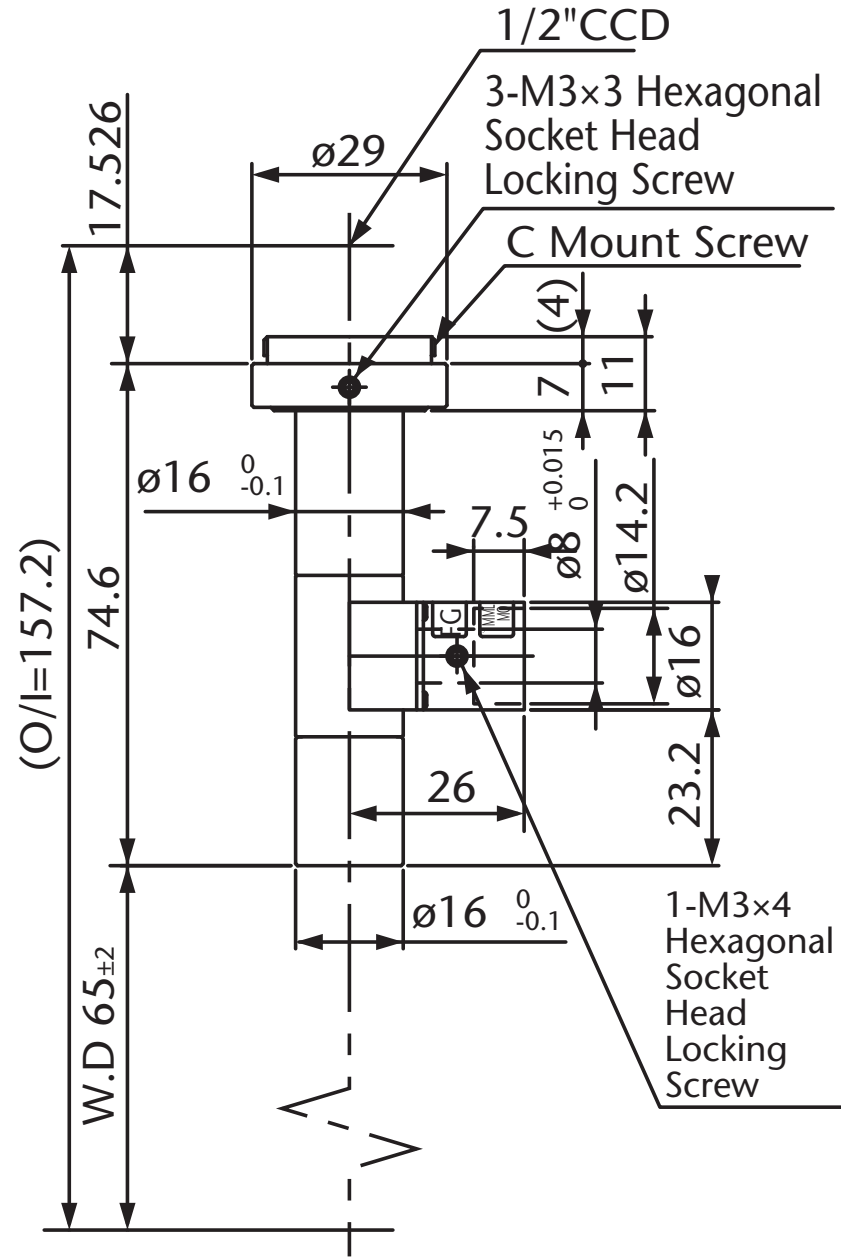

Pyramid Imaging

945 East 11th Avenue Tampa, FL 33605
sales@pyramidimaging.com
www.pyramidimaging.com
813-786-3785

Model Name : MML1.5-ST65D
SCHOTT MORITEX Corporation